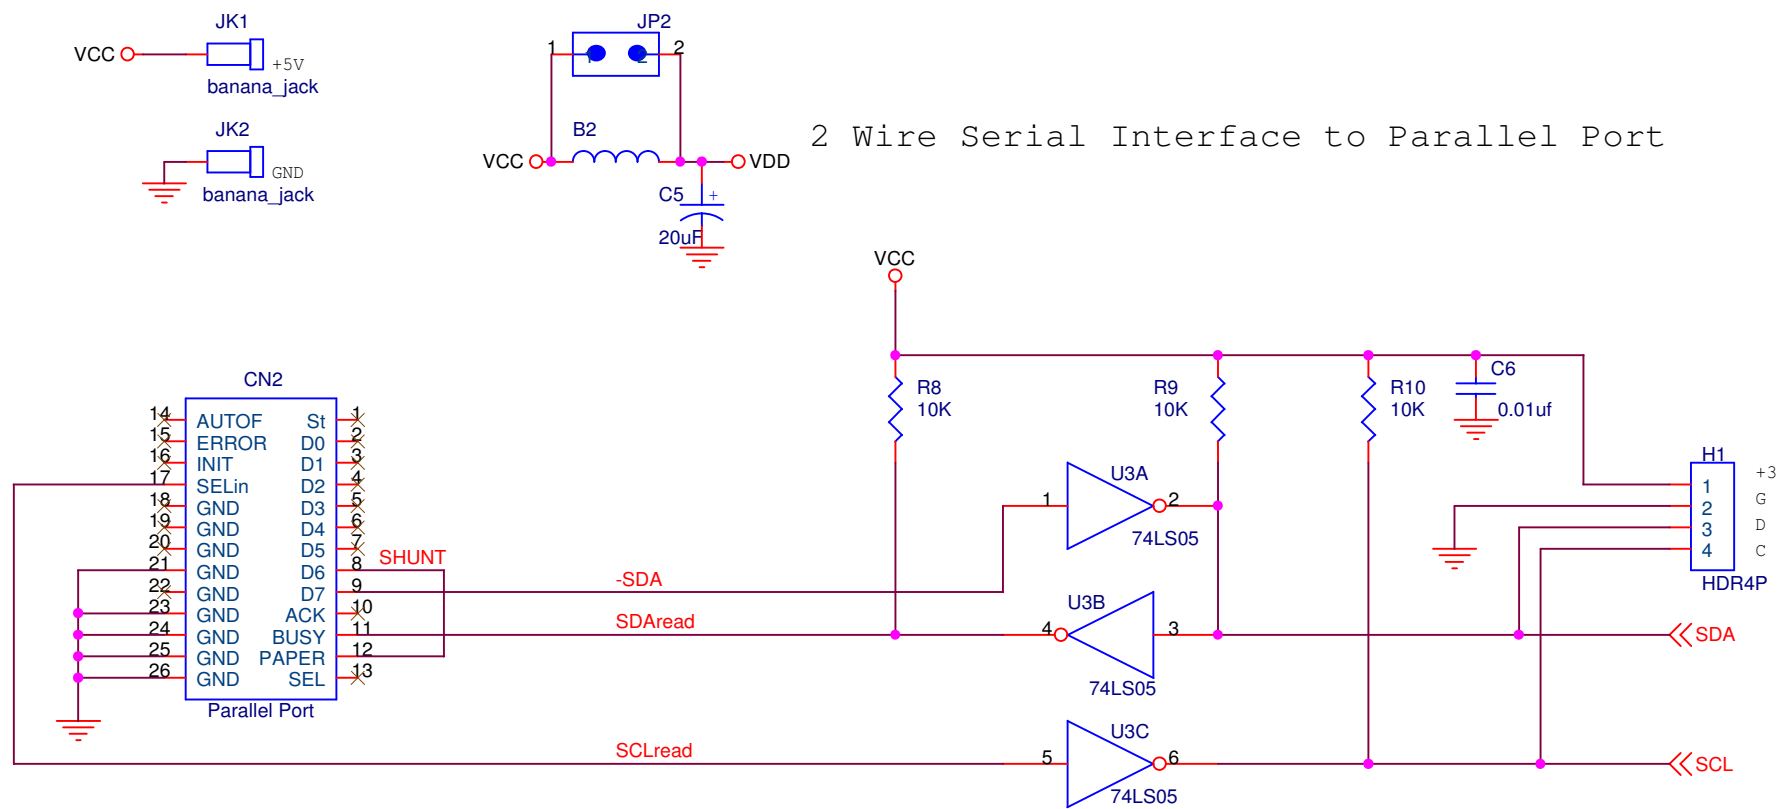

Integrated Device Technology, Inc.
 6024 Silver Creek Valley Rd.
 San Jose, CA 95138
 408-284-8400

Title		
MK010401		
Size	Document Number	Rev
A	ICS1526 Section	1.0
Date:	Wednesday, September 20, 2006	Sheet 1 of 2

2 Wire Serial Interface to Parallel Port

 Integrated Device Technology, Inc. 6024 Silver Creek Valley Rd. San Jose, CA 95138 408-284-8400		
Title		
MK010401		
Size	Document Number	Rev
A	I2C Section	1.0
Date:	Wednesday, September 20, 2006	Sheet 2 of 2