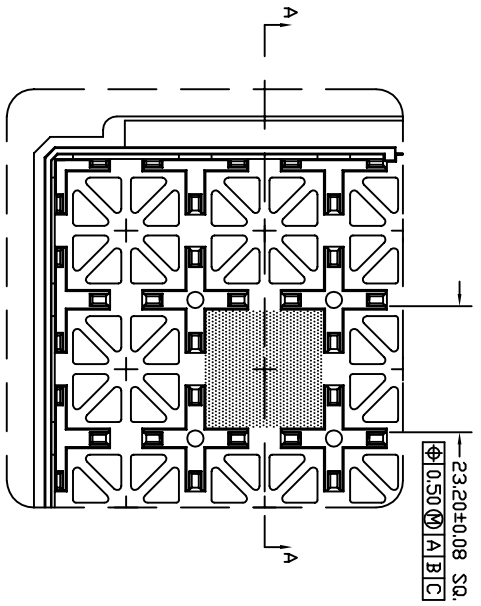

DETAIL "C"
SCALE : 4/1

SLIP-LOCK DETAILS
DETAIL "D"
SCALE : 4/1

BOTTOM VIEW
DETAIL "G"
SCALE : 4/1

SECTION "X-X"
TRAY STACKING DETAIL
SCALE : 3/1

SECTION "Y-Y"

DETAIL "H"
SCALE : 4/1

NOTES : (UNLESS OTHERWISE SPECIFIED)
1. NUMBER OF POCKET : 5 X 12 = 60 POCKETS

TOLERANCES UNLESS OTHERWISE SPECIFIED
DECIMAL : X ±.25
.XXX ±
ANGLE : 5°
ANGULAR : ±

6024 Silver Creek Valley Road,
San Jose, CA 95138
PHONE: (408) 294-8200
FAX: (408) 294-3572

TITLE:		AM/AMG376 SHIPPING TRAY	
STOCK NO.	N/A	DRAWING NO.	MSC-4700-A
REV		REV	00
DO NOT SCALE DRAWING		SHEET 1 OF 2	
SCALE	N/A	SIZE	N/A

TOP VIEW
DETAIL "B"
SCALE : 2/1
(FROM SHT.#1)

BOTTOM VIEW
DETAIL "B"
SCALE : 2/1
(FROM SHT.#1)

DETAIL "J"
SCALE : 10/1

DETAIL "K"
SCALE : 10/1

SECTION "A-A"
SCALE : 4/1

TOLERANCES UNLESS OTHERWISE SPECIFIED
DECIMAL :
.X ±.25
.XX ±.15
ANGLE : 5°
ANGULAR : ±