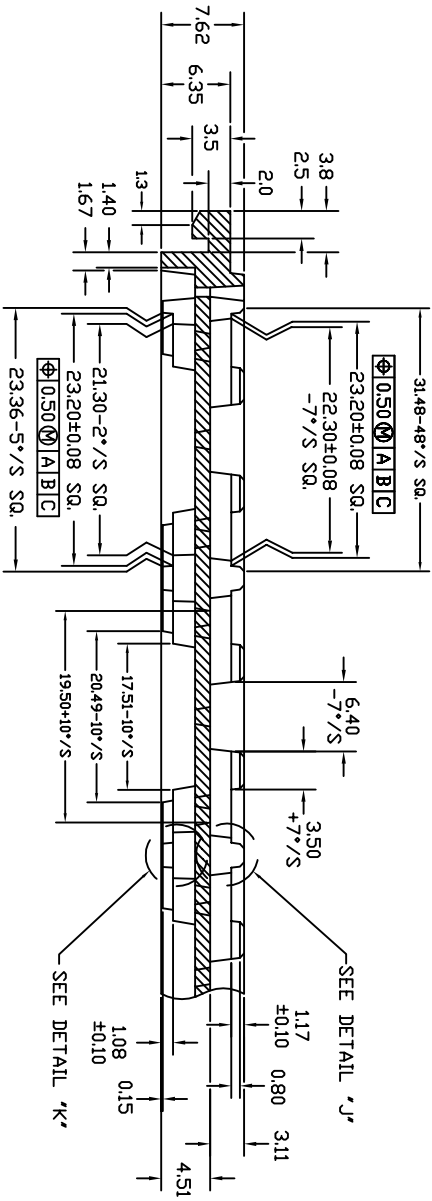

DETAIL "C"
SCALE : 4/1

SLIP-LOCK DETAILS
DETAIL "D"
SCALE : 4/1

BOTTOM VIEW
DETAIL "G"
SCALE : 4/1

SECTION "X-X"
TRAY STACKING DETAIL
SCALE : 3/1

SECTION "Y-Y"

DETAIL "H"
SCALE : 4/1

NOTES : (UNLESS OTHERWISE SPECIFIED)
1. NUMBER OF POCKET : 5 X 12 = 60 POCKETS

TOLERANCES UNLESS OTHERWISE SPECIFIED
DECIMAL : X ±.25
.XXX ±
ANGLE : 5°
ANGULAR : ±

6024 Silver Creek Valley Road,
San Jose, CA 95138
PHONE: (408) 294-8200
FAX: (408) 294-3572

TITLE:		AM/AMG376 SHIPPING TRAY	
STOCK NO.	N/A	DRAWING NO.	MSC-4700-A
REV		REV	00
DO NOT SCALE DRAWING		SHEET 1 OF 2	
SCALE	N/A	SIZE	N/A

TOP VIEW
DETAIL "B"
SCALE : 2/1
(FROM SHT.#1)

BOTTOM VIEW
DETAIL "B"
SCALE : 2/1
(FROM SHT.#1)

DETAIL "J"
SCALE : 10/1

DETAIL "K"
SCALE : 10/1

SECTION "A-A"
SCALE : 4/1

TOLERANCES UNLESS OTHERWISE SPECIFIED
DECIMAL :
.X ±.25
.XX ±.15
ANGLE : 5°
ANGULAR : ±

MSC-4700-A

REV

00

DO NOT SCALE DRAWING

SHEET 2 OF 2