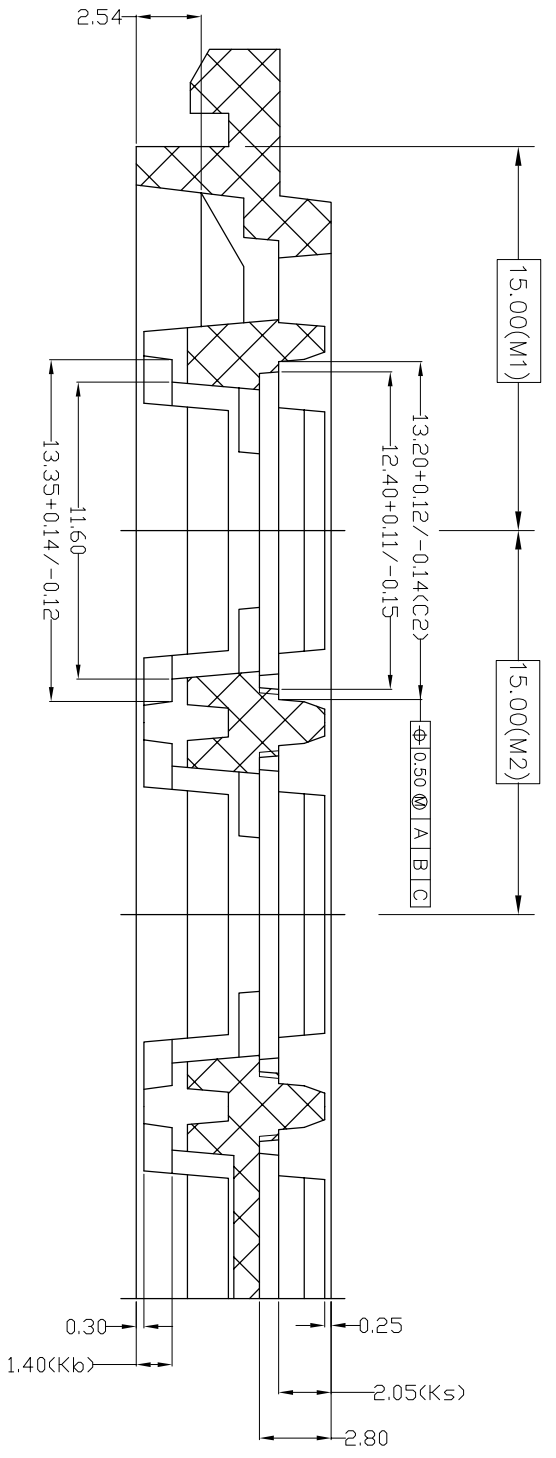

NOTE: SCALLOP IS CENTERED  
ON SIDE OF TRAY

TOLERANCES UNLESS OTHERWISE SPECIFIED			
DECIMAL	ANGLE	6024 Silver Creek Valley Road, San Jose, CA 95138 PHONE: (408) 284-8200 FAX: (408) 284-3572	
.XX $\pm$ .10		WWW.IDT.COM	
APPROVALS	DATE	TITLE:	SCALE
DRAWN		BB/BBG/BC/BCG 144 & HM/HMG/HMH/RM 143 SHIPPING TRAY	N/A
		STOCK NO.	REV
		N/A	MSC-7008-A 00
		DRAWING NO.	SIZE
		DO NOT SCALE DRAWING	00
			SHEET 1 OF 3

SECTION A-A

SECTION B-B

SECTION J-J

SECTION H-H

TOLERANCES UNLESS OTHERWISE SPECIFIED	
DECIMAL	ANGLE
.XX ± .10	
APPROVALS	
DATE	
DRAWN	
TITLE:	
BB/BBG/BC/BCG 144 &	
HM/HMG/HMH/RM 143 SHIPPING TRAY	
STOCK NO.	DRAWING NO.
N/A	MSC-7008-A
DO NOT SCALE DRAWING	
SHEET 2 OF 3	

6024 Silver Creek Valley Road,  
San Jose, CA 95138  
PHONE: (408) 284-8200  
FAX: (408) 284-3572

WWW.IDT.COM	SCALE
	N/A

REV	SIZE
00	

TOLERANCES UNLESS OTHERWISE SPECIFIED  
 DECIMAL: .1  
 .XX ± .10  
 ANGLE

STOCK NO. N/A  
 DRAWING NO. MSC-7008-A  
 REV 00

SCALE N/A  
 SIZE

DO NOT SCALE DRAWING SHEET 3 OF 3