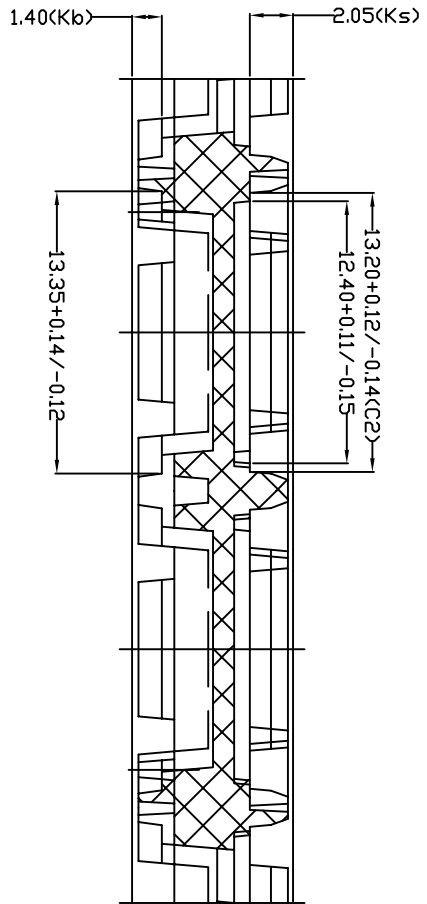

SECTION A-A

SECTION B-B

SECTION J-J

SECTION H-H

TOLERANCES UNLESS OTHERWISE SPECIFIED  
 DECIMAL: .1  
 .XX ± .10  
 ANGLE

APPROVALS DATE

DRAWN

TITLE: BB/BBG/BC/BCG 144 & HM/HMG/HMH/RM 143 SHIPPING TRAY

STOCK NO. N/A

DRAWING NO. MSC-7008-A

DO NOT SCALE DRAWING SHEET 2 OF 3

6024 Silver Creek Valley Road,  
 San Jose, CA 95138  
 PHONE: (408) 284-8200  
 FAX: (408) 284-3572

SCALE N/A

REV 00

TOLERANCES UNLESS OTHERWISE SPECIFIED  
 DECIMAL: .1  
 ANGLE: .10

DRAWING NO. MSC-7008-A

DO NOT SCALE DRAWING SHEET 3 OF 3

SCALE N/A

REV 00

SIZE 00

REV 00