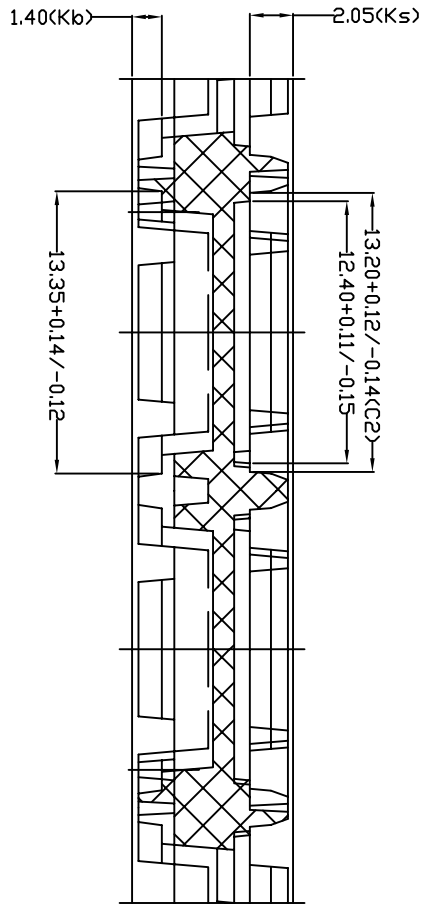

NOTE: SCALLOP IS CENTERED  
ON SIDE OF TRAY

TOLERANCES UNLESS OTHERWISE SPECIFIED			
DECIMAL	ANGLE	6024 Silver Creek Valley Road, San Jose, CA 95138 PHONE: (408) 284-8200 FAX: (408) 284-3572	
.XX $\pm$ .10		WWW.IDT.COM	
APPROVALS	DATE	TITLE:	SCALE
DRAWN		BB/BBG/BC/BCG 144 & HM/HMG/HMH/RM 143 SHIPPING TRAY	N/A
		STOCK NO.	REV
		N/A	MSC-7008-A 00
		DRAWING NO.	SIZE
		DO NOT SCALE DRAWING	00
			SHEET 1 OF 3

SECTION A-A

SECTION B-B

SECTION J-J

SECTION H-H

TOLERANCES UNLESS OTHERWISE SPECIFIED	
DECIMAL	ANGLE
.XX ± .10	
APPROVALS	
DATE	
DRAWN	
TITLE:	
BB/BBG/BC/BCG 144 &	
HM/HMG/HMH/RM 143 SHIPPING TRAY	
STOCK NO.	DRAWING NO.
N/A	MSC-7008-A
DO NOT SCALE DRAWING	
SHEET 2 OF 3	

6024 Silver Creek Valley Road,  
San Jose, CA 95138  
PHONE: (408) 284-8200  
FAX: (408) 284-3572

WWW.IDT.COM	SCALE
	N/A

REV	SIZE
00	

TOLERANCES UNLESS OTHERWISE SPECIFIED  
 DECIMAL: .1  
 .XX ± .10  
 ANGLE

STOCK NO. N/A  
 DRAWING NO. MSC-7008-A  
 REV 00

SCALE N/A  
 SIZE

DO NOT SCALE DRAWING SHEET 3 OF 3