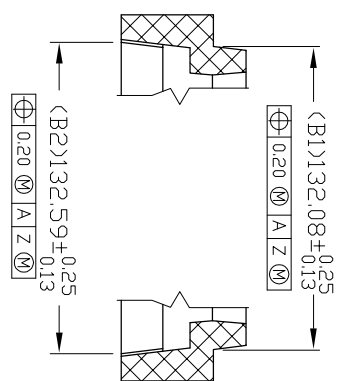

NOTE: SCALLOP IS CENTERED  
ON SIDE OF TRAY

TOLERANCES UNLESS OTHERWISE SPECIFIED			
DECIMAL	ANGLE	6024 Silver Creek Valley Road, San Jose, CA 95138 PHONE: (408) 284-8200 FAX: (408) 284-3572	
.XX $\pm$ .10		WWW.IDT.COM	
APPROVALS	DATE	TITLE:	SCALE
DRAWN		BB/BBG/BC/BCG 144 & HM/HMG/HMH/RM 143 SHIPPING TRAY	N/A
		STOCK NO.	REV
		N/A	MSC-7008-A 00
		DRAWING NO.	SIZE
		DO NOT SCALE DRAWING	00
			SHEET 1 OF 3

SECTION A-A

SECTION B-B

SECTION J-J

SECTION H-H

TOLERANCES UNLESS OTHERWISE SPECIFIED	
DECIMAL	ANGLE
.XX ± .10	
APPROVALS	
DATE	
DRAWN	
TITLE:	
BB/BBG/BC/BCG 144 &	
HM/HMG/HMH/RM 143 SHIPPING TRAY	
STOCK NO.	DRAWING NO.
N/A	MSC-7008-A
DO NOT SCALE DRAWING	
SHEET 2 OF 3	

6024 Silver Creek Valley Road,  
San Jose, CA 95138  
PHONE: (408) 284-8200  
FAX: (408) 284-3572

WWW.IDT.COM	SCALE
	N/A

REV	SIZE
00	

TOLERANCES UNLESS OTHERWISE SPECIFIED  
 DECIMAL: .1  
 .XX ± .10  
 ANGLE

STOCK NO. N/A  
 DRAWING NO. MSC-7008-A  
 REV 00

SCALE N/A  
 SIZE

DO NOT SCALE DRAWING SHEET 3 OF 3