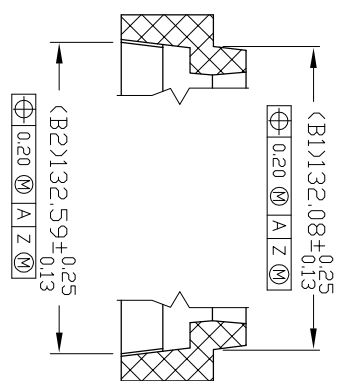

NOTE: SCALLOP IS CENTERED ON SIDE OF TRAY

TOLERANCES UNLESS OTHERWISE SPECIFIED		www.IDT.com		6024 Silver Creek Valley Road, San Jose, CA 95138 PHONE: (408) 284-8200 FAX: (408) 284-3572	
DECIMAL	ANGLE	APPROVALS		TITLE:	
.XX $\pm$ .10		DATE	DATE	BB/BBG/BC/BCG 144 & HM/HMG/HMH/RM 143 SHIPPING TRAY	
				STOCK NO.	DRAWING NO.
				N/A	MSC-7008-A
				DO NOT SCALE DRAWING	REV 00
					SHEET 1 OF 3

SECTION A-A

SECTION B-B

SECTION J-J

SECTION H-H

TOLERANCES UNLESS OTHERWISE SPECIFIED  
 DECIMAL: .1  
 .XX ± .10  
 ANGLE

APPROVALS DATE

DRAWN

TITLE: BB/BBG/BC/BCG 144 & HM/HMG/HMH/RM 143 SHIPPING TRAY

STOCK NO. N/A

DRAWING NO. MSC-7008-A

DO NOT SCALE DRAWING SHEET 2 OF 3

6024 Silver Creek Valley Road,  
 San Jose, CA 95138  
 PHONE: (408) 284-8200  
 FAX: (408) 284-3572

SCALE N/A

REV 00

TOLERANCES UNLESS OTHERWISE SPECIFIED  
 DECIMAL: .1  
 ANGLE: .10

DRAWING NO. MSC-7008-A

DO NOT SCALE DRAWING SHEET 3 OF 3

SCALE N/A

REV 00

SIZE 00

REV 00