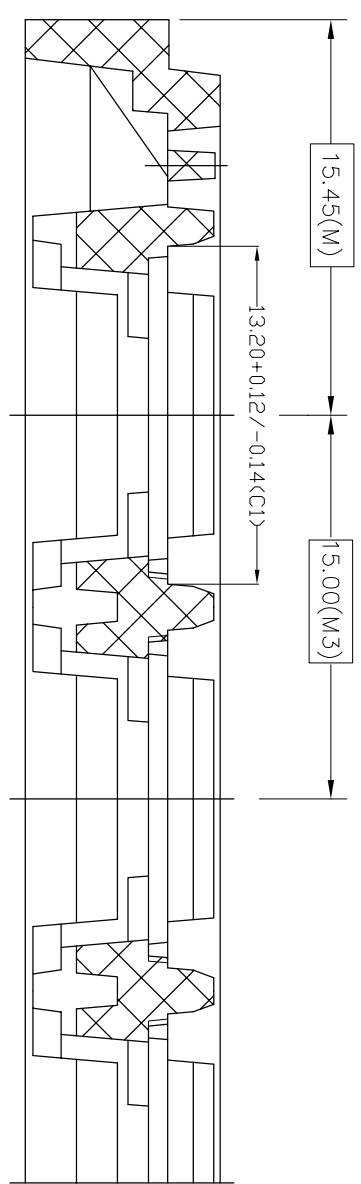

NOTE: SCALLOP IS CENTERED ON SIDE OF TRAY

TOLERANCES UNLESS OTHERWISE SPECIFIED		www.IDT.com		6024 Silver Creek Valley Road, San Jose, CA 95138 PHONE: (408) 284-8200 FAX: (408) 284-3572	
DECIMAL	ANGLE	APPROVALS		TITLE:	
.XX $\pm$ .10		DATE	DATE	BB/BBG/BC/BCG 144 & HM/HMG/HMH/RM 143 SHIPPING TRAY	
				STOCK NO.	DRAWING NO.
				N/A	MSC-7008-A
				DO NOT SCALE DRAWING	REV 00
					SHEET 1 OF 3

SECTION A-A

SECTION B-B

SECTION J-J

SECTION H-H

TOLERANCES UNLESS OTHERWISE SPECIFIED  
 DECIMAL: .1  
 .XX ± .10  
 ANGLE

APPROVALS DATE

DRAWN

TITLE: BB/BBG/BC/BCG 144 & HM/HMG/HMH/RM 143 SHIPPING TRAY

STOCK NO. N/A

DRAWING NO. MSC-7008-A

DO NOT SCALE DRAWING SHEET 2 OF 3

6024 Silver Creek Valley Road,  
 San Jose, CA 95138  
 PHONE: (408) 284-8200  
 FAX: (408) 284-3572

SCALE N/A

REV 00

TOLERANCES UNLESS OTHERWISE SPECIFIED  
 DECIMAL: .1  
 ANGLE: .10

DRAWING NO. MSC-7008-A

DO NOT SCALE DRAWING SHEET 3 OF 3

SCALE N/A

REV 00

SIZE 00

REV 00