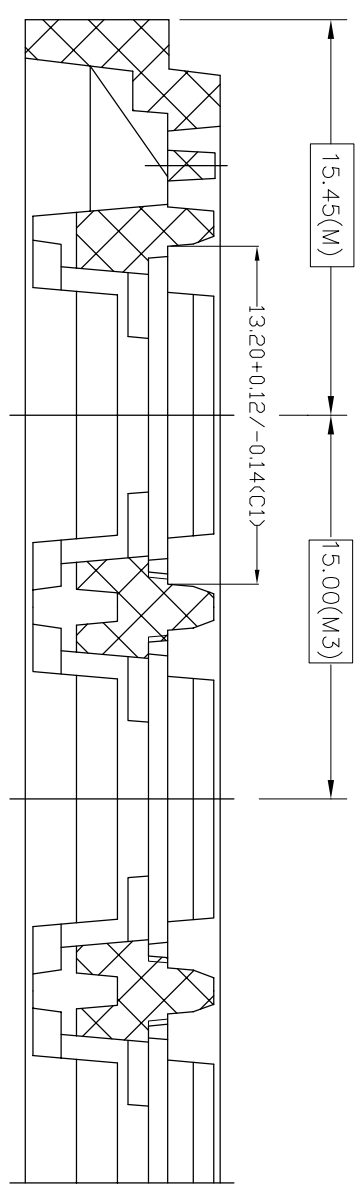

NOTE: SCALLOP IS CENTERED  
ON SIDE OF TRAY

TOLERANCES UNLESS OTHERWISE SPECIFIED			
DECIMAL	ANGLE	6024 Silver Creek Valley Road, San Jose, CA 95138 PHONE: (408) 284-8200 FAX: (408) 284-3572	
.XX $\pm$ .10		WWW.IDT.COM	
APPROVALS	DATE	TITLE:	SCALE
DRAWN		BB/BBG/BC/BCG 144 & HM/HMG/HMH/RM 143 SHIPPING TRAY	N/A
		STOCK NO.	REV
		N/A	MSC-7008-A 00
		DRAWING NO.	SIZE
		DO NOT SCALE DRAWING	00
			SHEET 1 OF 3

SECTION A-A

SECTION B-B

SECTION J-J

SECTION H-H

TOLERANCES UNLESS OTHERWISE SPECIFIED	
DECIMAL	ANGLE
.XX ± .10	
APPROVALS	
DATE	
DRAWN	
TITLE:	
BB/BBG/BC/BCG 144 &	
HM/HMG/HMH/RM 143 SHIPPING TRAY	
STOCK NO.	DRAWING NO.
N/A	MSC-7008-A
DO NOT SCALE DRAWING	
SHEET 2 OF 3	

6024 Silver Creek Valley Road,  
San Jose, CA 95138  
PHONE: (408) 284-8200  
FAX: (408) 284-3572

WWW.IDT.COM	SCALE
	N/A

REV	SIZE
00	

TOLERANCES UNLESS OTHERWISE SPECIFIED  
 DECIMAL: .1  
 .XX ± .10  
 ANGLE

STOCK NO. N/A  
 DRAWING NO. MSC-7008-A  
 REV 00

SCALE N/A  
 SIZE

DO NOT SCALE DRAWING SHEET 3 OF 3