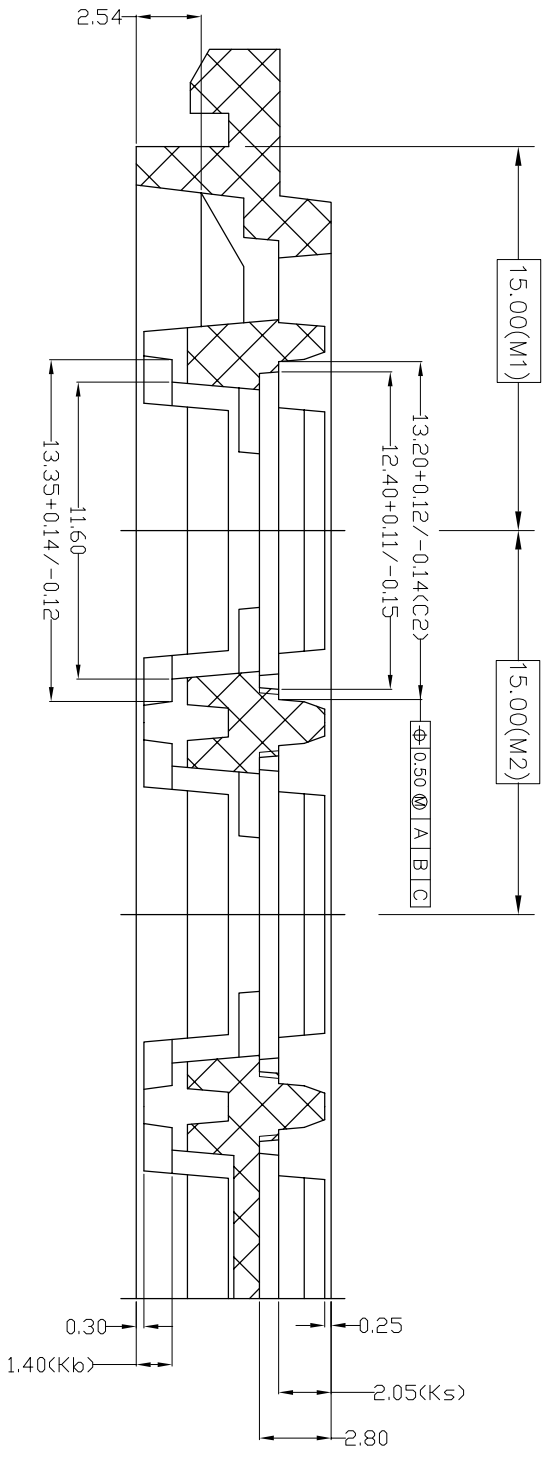

NOTE: SCALLOP IS CENTERED ON SIDE OF TRAY

TOLERANCES UNLESS OTHERWISE SPECIFIED		www.IDT.com		6024 Silver Creek Valley Road, San Jose, CA 95138 PHONE: (408) 284-8200 FAX: (408) 284-3572	
DECIMAL	ANGLE	APPROVALS		TITLE:	
.XX $\pm$ .10		DATE	DATE	BB/BBG/BC/BCG 144 & HM/HMG/HMH/RM 143 SHIPPING TRAY	
				STOCK NO.	DRAWING NO.
				N/A	MSC-7008-A
				DO NOT SCALE DRAWING	REV 00
					SHEET 1 OF 3

SECTION A-A

SECTION B-B

SECTION J-J

SECTION H-H

TOLERANCES UNLESS OTHERWISE SPECIFIED  
 DECIMAL: .1  
 .XX ± .10  
 ANGLE

APPROVALS DATE

DRAWN

TITLE: BB/BBG/BC/BCG 144 & HM/HMG/HMH/RM 143 SHIPPING TRAY

STOCK NO. N/A

DRAWING NO. MSC-7008-A

DO NOT SCALE DRAWING SHEET 2 OF 3

6024 Silver Creek Valley Road,  
 San Jose, CA 95138  
 PHONE: (408) 284-8200  
 FAX: (408) 284-3572

SCALE N/A

REV 00

TOLERANCES UNLESS OTHERWISE SPECIFIED  
 DECIMAL: .1  
 ANGLE: .10

DRAWING NO. MSC-7008-A

DO NOT SCALE DRAWING SHEET 3 OF 3

SCALE N/A

REV 00

SIZE 00

REV 00