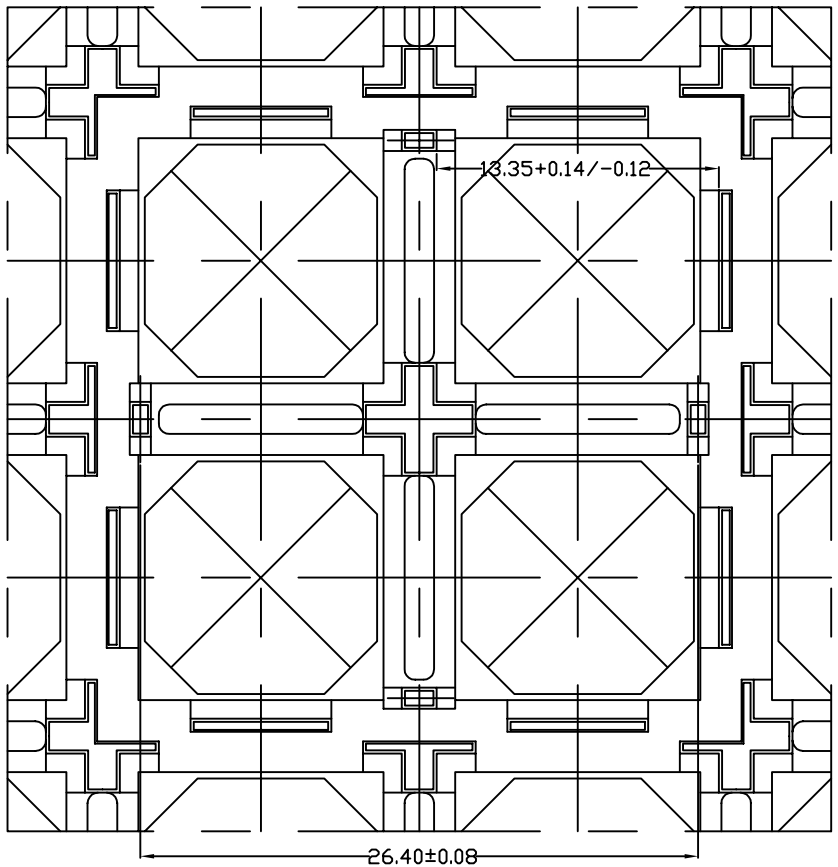

TOLERANCES UNLESS OTHERWISE SPECIFIED
DECIMAL: .1
.XX ± .10
ANGLE

APPROVALS DATE

DRAWN

IDT
6024 Silver Creek Valley Road,
San Jose, CA 95138
PHONE: (408) 284-8200
FAX: (408) 284-3572
WWW.IDT.COM

TITLE: BB/BBG/BC/BCG 144 & HM/HMG/HMH/RM 143 SHIPPING TRAY

STOCK NO. N/A
DRAWING NO. MSC-7008-A
REV 00

SCALE N/A
SIZE

DO NOT SCALE DRAWING SHEET 3 OF 3