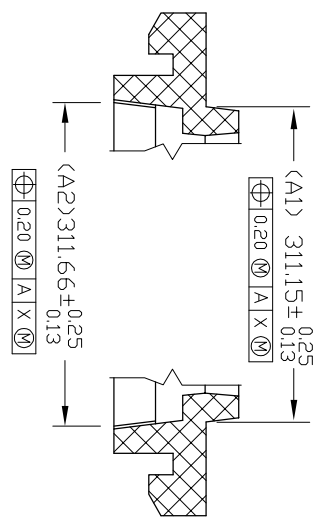

NOTE: SCALLOP IS CENTERED ON SIDE OF TRAY

TOLERANCES UNLESS OTHERWISE SPECIFIED		www.IDT.com		6024 Silver Creek Valley Road, San Jose, CA 95138 PHONE: (408) 284-8200 FAX: (408) 284-3572	
DECIMAL	ANGLE	APPROVALS		TITLE:	
.XX $\pm$ .10		DATE	DATE	BB/BBG/BC/BCG 144 & HM/HMG/HMH/RM 143 SHIPPING TRAY	
				STOCK NO.	DRAWING NO.
				N/A	MSC-7008-A
				DO NOT SCALE DRAWING	REV 00
					SHEET 1 OF 3

SECTION A-A

SECTION B-B

SECTION J-J

SECTION H-H

TOLERANCES UNLESS OTHERWISE SPECIFIED  
 DECIMAL: .1  
 .XX ± .10  
 ANGLE

APPROVALS DATE

DRAWN

TITLE: BB/BBG/BC/BCG 144 & HM/HMG/HMH/RM 143 SHIPPING TRAY

STOCK NO. N/A

DRAWING NO. MSC-7008-A

DO NOT SCALE DRAWING SHEET 2 OF 3

6024 Silver Creek Valley Road,  
 San Jose, CA 95138  
 PHONE: (408) 284-8200  
 FAX: (408) 284-3572

SCALE N/A

REV 00

TOLERANCES UNLESS OTHERWISE SPECIFIED  
 DECIMAL: .1  
 ANGLE: .10

DRAWING NO. MSC-7008-A

DO NOT SCALE DRAWING SHEET 3 OF 3

SCALE N/A

REV 00

SIZE 00

REV 00