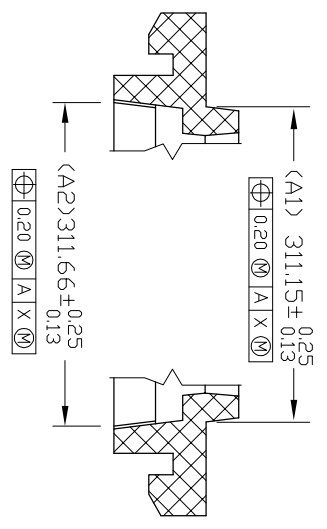

NOTE: SCALLOP IS CENTERED  
ON SIDE OF TRAY

TOLERANCES UNLESS OTHERWISE SPECIFIED			
DECIMAL	ANGLE	6024 Silver Creek Valley Road, San Jose, CA 95138 PHONE: (408) 284-8200 FAX: (408) 284-3572	
.XX $\pm$ .10		WWW.IDT.COM	
APPROVALS	DATE	TITLE:	SCALE
DRAWN		BB/BBG/BC/BCG 144 & HM/HMG/HMH/RM 143 SHIPPING TRAY	N/A
		STOCK NO.	REV
		N/A	MSC-7008-A 00
		DRAWING NO.	SIZE
		DO NOT SCALE DRAWING	00
			SHEET 1 OF 3

SECTION A-A

SECTION B-B

SECTION J-J

SECTION H-H

TOLERANCES UNLESS OTHERWISE SPECIFIED	
DECIMAL	ANGLE
.XX ± .10	
APPROVALS	
DATE	
DRAWN	
TITLE:	
BB/BBG/BC/BCG 144 &	
HM/HMG/HMH/RM 143 SHIPPING TRAY	
STOCK NO.	DRAWING NO.
N/A	MSC-7008-A
DO NOT SCALE DRAWING	
SHEET 2 OF 3	

6024 Silver Creek Valley Road,  
San Jose, CA 95138  
PHONE: (408) 284-8200  
FAX: (408) 284-3572

WWW.IDT.COM	SCALE
	N/A

REV	SIZE
00	

TOLERANCES UNLESS OTHERWISE SPECIFIED  
 DECIMAL: .1  
 .XX ± .10  
 ANGLE

STOCK NO. N/A  
 DRAWING NO. MSC-7008-A  
 REV 00

SCALE N/A  
 SIZE

DO NOT SCALE DRAWING SHEET 3 OF 3