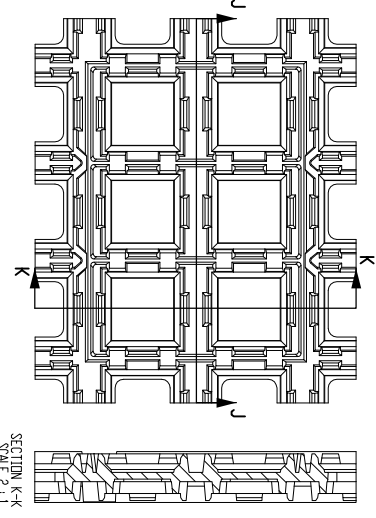

TOLERANCES UNLESS OTHERWISE SPECIFIED
 DECIMAL : .X ± .25
 .XX ± .13
 .XXX ± .130
 ANGULAR : ±

IDT
 www.IDT.com
 6024 Silver Creek Valley Road,
 San Jose, CA 95138
 PHONE: (408) 284-6200
 FAX: (408) 284-3572

TITLE:		BD/BDG 100 SHIPPING TRAY	
STOCK NO.	N/A	DRAWING NO.	MSC-7568-A
DO NOT SCALE DRAWING		REV	00
SCALE		N/A	
SIZE		N/A	
SHEET 1 OF 3			

SECTION G-G

TOLERANCES UNLESS OTHERWISE SPECIFIED
 DECIMAL :
 .X ±.25
 .XX ±.13
 .XXX ±.130
 ANGULAR : ±
 ANGULAR : ±

TITLE:		SCALE
BD/BDG 100 SHIPPING TRAY		N/A
STOCK NO.	DRAWING NO.	SIZE
N/A	MSC-7568-A	N/A
	REV	REV
		00
DO NOT SCALE DRAWING		SHEET 3 OF 3