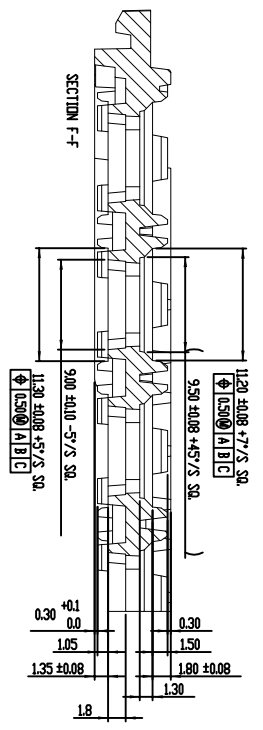

TOLERANCES UNLESS OTHERWISE SPECIFIED
 DECIMAL : .X ± .25
 .XX ± .13
 .XXX ± .130
 ANGULAR : ±

IDT
 www.IDT.com
 6024 Silver Creek Valley Road,
 San Jose, CA 95138
 PHONE: (408) 284-6200
 FAX: (408) 284-3572

TITLE:		BD/BDG 100 SHIPPING TRAY	
STOCK NO.	N/A	DRAWING NO.	MSC-7568-A
DO NOT SCALE DRAWING		REV	00
SCALE		N/A	
SIZE		N/A	
SHEET 1 OF 3			

SECTION G-G

TOLERANCES UNLESS OTHERWISE SPECIFIED
 DECIMAL :
 .X ±.25
 .XX ±.13
 .XXX ±.130
 ANGULAR : ±
 ANGULAR : ±

TITLE:		SCALE
BD/BDG 100 SHIPPING TRAY		N/A
STOCK NO.	DRAWING NO.	SIZE
N/A	MSC-7568-A	N/A
	REV	REV
		00
DO NOT SCALE DRAWING		SHEET 3 OF 3