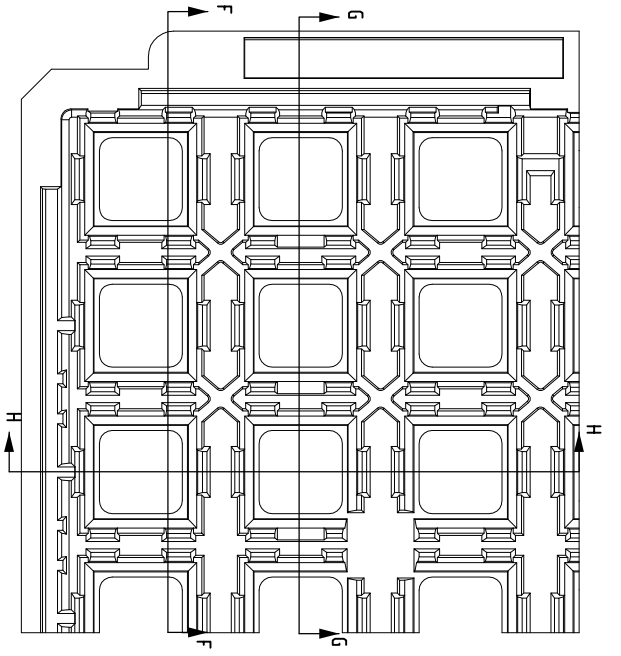

TOLERANCES UNLESS OTHERWISE SPECIFIED
 DECIMAL : .X ± .25
 .XX ± .13
 .XXX ± .130
 ANGULAR : ±

IDT
 www.IDT.com
 6024 Silver Creek Valley Road,
 San Jose, CA 95138
 PHONE: (408) 284-6200
 FAX: (408) 284-3572

TITLE:		BD/BDG 100 SHIPPING TRAY	
STOCK NO.	N/A	DRAWING NO.	MSC-7568-A
DO NOT SCALE DRAWING		REV	00
SCALE		N/A	
SIZE		N/A	
SHEET 1 OF 3			

SECTION G-G

TOLERANCES UNLESS OTHERWISE SPECIFIED
 DECIMAL :
 .X ±.25
 .XX ±.13
 .XXX ±.130
 ANGULAR : ±
 ANGULAR : ±

TITLE:		SCALE
BD/BDG 100 SHIPPING TRAY		N/A
STOCK NO.	DRAWING NO.	SIZE
N/A	MSC-7568-A	N/A
	REV	REV
		00
DO NOT SCALE DRAWING		SHEET 3 OF 3