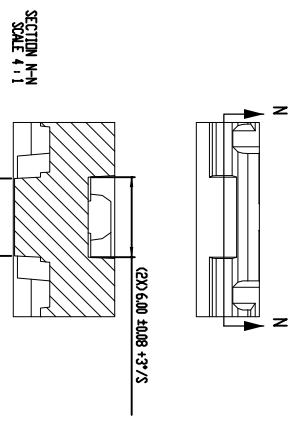

TOLERANCES UNLESS OTHERWISE SPECIFIED
 DECIMAL : .X ± .25
 .XX ± .13
 .XXX ± .130
 ANGULAR : ±

IDT
 www.IDT.com
 6024 Silver Creek Valley Road,
 San Jose, CA 95138
 PHONE: (408) 284-6200
 FAX: (408) 284-3572

TITLE:		BD/BDG 100 SHIPPING TRAY	
STOCK NO.	N/A	DRAWING NO.	MSC-7568-A
DO NOT SCALE DRAWING		REV	00
SCALE		N/A	
SIZE		N/A	
SHEET 1 OF 3			

SECTION G-G

TOLERANCES UNLESS OTHERWISE SPECIFIED
 DECIMAL :
 .X ±.25
 .XX ±.13
 .XXX ±.130
 ANGULAR : ±
 ANGULAR : ±

TITLE:		SCALE
BD/BDG 100 SHIPPING TRAY		N/A
STOCK NO.	DRAWING NO.	SIZE
N/A	MSC-7568-A	N/A
	REV	REV
		00
DO NOT SCALE DRAWING		SHEET 3 OF 3