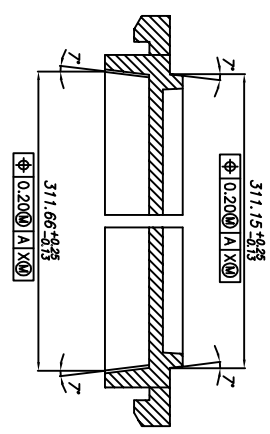

TITLE:
 BL/BLG/BR/HL/HLG/HR 400
 SHIPPING TRAY

STOCK NO.	N/A	DRAWING NO.	MSC-7063-A	REV	00
SCALE	N/A	SIZE	N/A	REV	00
DO NOT SCALE DRAWING			SHEET 1 OF 3		

SECTION "A-A"
(SCALE:4/1)

SECTION "B-B"
(SCALE:4/1)

DETAIL "K"
(SCALE:4/1)

TRAY STACKING DETAIL
(SCALE:4/1)

VACUUM CELL
(SCALE:4/1)

SLIP LOCK
(SCALE:5/1)

TOLERANCES UNLESS OTHERWISE SPECIFIED
 DECIMAL : X ±.25
 .XX ±.13
 .XXX ±
 ANGLE : ±
 ANGULAR : ±

6024 Silver Creek Valley Road,
 San Jose, CA 95138
 PHONE: (408) 284-8200
 FAX: (408) 284-3572

TITLE:
 BL/BLG/BR/HL/HLG/HR 400
 SHIPPING TRAY

STOCK NO. N/A
 DRAWING NO. MSC-7063-A
 REV. 00
 DO NOT SCALE DRAWING SHEET 2 OF 3

SCALE
 N/A
 SIZE
 N/A

BOTTOM VIEW

TOP VIEW
(SCALE:2/1)

BOTTOM VIEW
(SCALE:2/1)

SCALE
 N/A
 SIZE
 N/A

STOCK NO.	N/A	DRAWING NO.	MSC-7063-A	REV	00
DO NOT SCALE DRAWING			SHEET 3 OF 3		