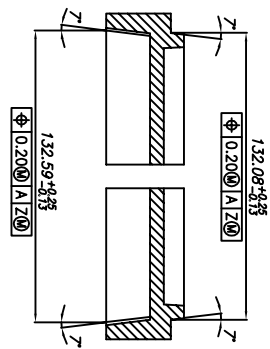

TITLE:
 BL/BLG/BR/HL/HLG/HR 400
 SHIPPING TRAY

STOCK NO.	N/A	DRAWING NO.	MSC-7063-A	REV	00
SCALE	N/A	SIZE	N/A	REV	00
DO NOT SCALE DRAWING			SHEET 1 OF 3		

SECTION "A-A"
(SCALE:4/1)

SECTION "B-B"
(SCALE:4/1)

DETAIL "K"
(SCALE:4/1)

TRAY STACKING DETAIL
(SCALE:4/1)

VACUUM CELL
(SCALE:4/1)

SLIP LOCK
(SCALE:5/1)

TOLERANCES UNLESS OTHERWISE SPECIFIED
 DECIMAL : X ±.25
 .XX ±.13
 .XXX ±
 ANGLE : ±
 ANGULAR : ±

6024 Silver Creek Valley Road,
 San Jose, CA 95138
 PHONE: (408) 284-8200
 FAX: (408) 284-3572

TITLE:
 BL/BLG/BR/HL/HLG/HR 400
 SHIPPING TRAY

STOCK NO. N/A
 DRAWING NO. MSC-7063-A
 REV. 00
 DO NOT SCALE DRAWING SHEET 2 OF 3

SCALE
 N/A
 SIZE
 N/A

BOTTOM VIEW

TOP VIEW
(SCALE:2/1)

BOTTOM VIEW
(SCALE:2/1)

TOLERANCES UNLESS OTHERWISE SPECIFIED
 DECIMAL : X ±.25
 .XX ±.13
 .XXX ±
 ANGLE : ±
 ANGULAR : ±

6024 Silver Creek Valley Road,
 San Jose, CA 95138
 PHONE: (408) 284-8200
 FAX: (408) 284-3572

TITLE:
 BL/BLG/BR/HL/HLG/HR 400
 SHIPPING TRAY