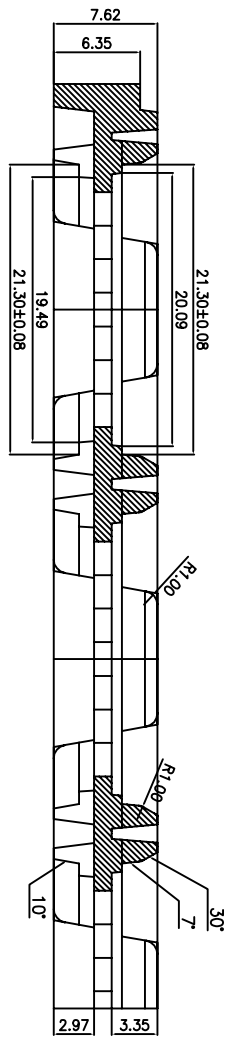

TITLE:
 BL/BLG/BR/HL/HLG/HR 400
 SHIPPING TRAY

STOCK NO.	N/A	DRAWING NO.	MSC-7063-A	REV	00
SCALE	N/A	SIZE	N/A	REV	00
DO NOT SCALE DRAWING			SHEET 1 OF 3		

SECTION "A-A"
(SCALE:4/1)

SECTION "B-B"
(SCALE:4/1)

DETAIL "K"
(SCALE:4/1)

TRAY STACKING DETAIL
(SCALE:4/1)

VACUUM CELL
(SCALE:4/1)

SLIP LOCK
(SCALE:5/1)

TOLERANCES UNLESS OTHERWISE SPECIFIED
 DECIMAL : X ±.25
 .XX ±.13
 .XXX ±
 ANGLE : ±
 ANGULAR : ±

6024 Silver Creek Valley Road,
 San Jose, CA 95138
 PHONE: (408) 284-8200
 FAX: (408) 284-3572

TITLE:
 BL/BLG/BR/HL/HLG/HR 400
 SHIPPING TRAY

STOCK NO. N/A
 DRAWING NO. MSC-7063-A
 REV. 00
 DO NOT SCALE DRAWING SHEET 2 OF 3

SCALE
 N/A
 SIZE
 N/A

BOTTOM VIEW

TOP VIEW
(SCALE:2/1)

BOTTOM VIEW
(SCALE:2/1)

SCALE
 N/A
 SIZE
 N/A

STOCK NO.	N/A	DRAWING NO.	MSC-7063-A	REV	00
DO NOT SCALE DRAWING			SHEET 3 OF 3		