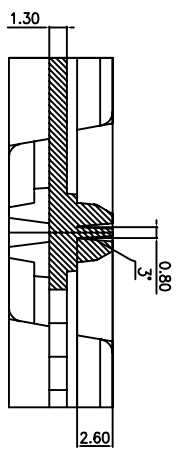

TITLE:
 BL/BLG/BR/HL/HLG/HR 400
 SHIPPING TRAY

STOCK NO.	N/A	DRAWING NO.	MSC-7063-A	REV	00
SCALE	N/A	SIZE	N/A	REV	00
DO NOT SCALE DRAWING			SHEET 1 OF 3		

SECTION "A-A"
(SCALE:4/1)

SECTION "B-B"
(SCALE:4/1)

DETAIL "K"
(SCALE:4/1)

TRAY STACKING DETAIL
(SCALE:4/1)

VACUUM CELL
(SCALE:4/1)

SLIP LOCK
(SCALE:5/1)

TOLERANCES UNLESS OTHERWISE SPECIFIED
 DECIMAL : X ±.25
 .XX ±.13
 .XXX ±
 ANGLE : ±
 ANGULAR : ±

6024 Silver Creek Valley Road,
 San Jose, CA 95138
 PHONE: (408) 284-8200
 FAX: (408) 284-3572

TITLE:
 BL/BLG/BR/HL/HLG/HR 400
 SHIPPING TRAY

STOCK NO. N/A
 DRAWING NO. MSC-7063-A
 REV. 00
 DO NOT SCALE DRAWING SHEET 2 OF 3

SCALE
 N/A
 SIZE
 N/A

BOTTOM VIEW

TOP VIEW
(SCALE:2/1)

BOTTOM VIEW
(SCALE:2/1)

SCALE
 N/A
 SIZE
 N/A

STOCK NO.	N/A	DRAWING NO.	MSC-7063-A	REV	00
DO NOT SCALE DRAWING			SHEET 3 OF 3		