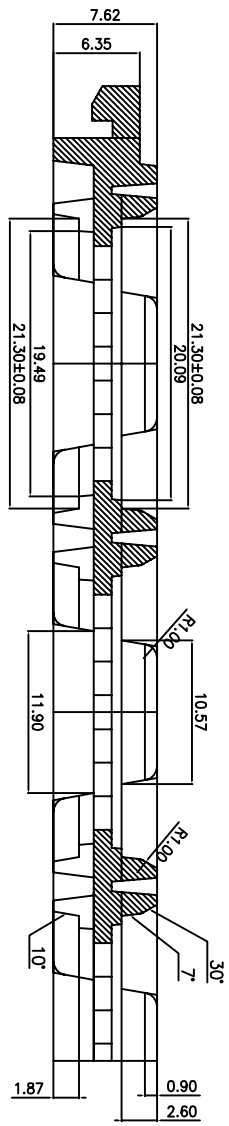

TITLE:
 BL/BLG/BR/HL/HLG/HR 400
 SHIPPING TRAY

STOCK NO.	N/A	DRAWING NO.	MSC-7063-A	REV	00
SCALE	N/A	SIZE	N/A	REV	00
DO NOT SCALE DRAWING			SHEET 1 OF 3		

SECTION "A-A"
(SCALE:4/1)

SECTION "B-B"
(SCALE:4/1)

DETAIL "K"
(SCALE:4/1)

TRAY STACKING DETAIL
(SCALE:4/1)

VACUUM CELL
(SCALE:4/1)

SLIP LOCK
(SCALE:5/1)

TOLERANCES UNLESS OTHERWISE SPECIFIED
 DECIMAL : X ±.25
 .XX ±.13
 .XXX ±
 ANGLE : ±
 ANGULAR : ±

6024 Silver Creek Valley Road,
 San Jose, CA 95138
 PHONE: (408) 284-8200
 FAX: (408) 284-3572

TITLE:
 BL/BLG/BR/HL/HLG/HR 400
 SHIPPING TRAY

STOCK NO. N/A
 DRAWING NO. MSC-7063-A
 REV. 00
 DO NOT SCALE DRAWING SHEET 2 OF 3

SCALE
 N/A
 SIZE
 N/A

BOTTOM VIEW

TOP VIEW
(SCALE:2/1)

BOTTOM VIEW
(SCALE:2/1)

SCALE
 N/A
 SIZE
 N/A

STOCK NO.	N/A	DRAWING NO.	MSC-7063-A	REV	00
DO NOT SCALE DRAWING			SHEET 3 OF 3		