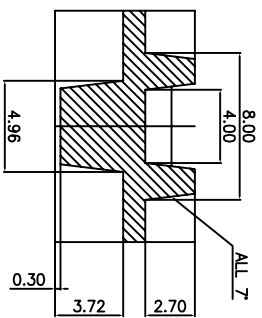

TITLE:		HC/RC503 & HM/RM1023	
STOCK NO.		N/A	
DRAWING NO.		MSC-5880-A	
DO NOT SCALE DRAWING		SHEET 1 OF 2	
SCALE	N/A	SIZE	N/A
REV	00	REV	00

SECTION "A-A"
(SCALE:5/1)

SECTION "B-B"
(SCALE:5/1)

VACUUM CELL
(SCALE:5/1)

SLIP-LOCK (4PCS)
(SCALE:5/1)

DETAIL "K"
(SCALE:5/1)

TOLERANCES UNLESS OTHERWISE SPECIFIED
 DECIMAL : X ±.25
 .XX ±.13
 .XXX ±.13
 ANGLE : ±5°
 ANGULAR : ±

6024 Silver Creek Valley Road,
 San Jose, CA 95138
 PHONE: (408) 284-8200
 FAX: (408) 284-3572

WWW.IDT.COM

TITLE: HC/RCS03 & HM/RM1023
 SHIPPING TRAY

STOCK NO.	N/A	DRAWING NO.	MSC-5880-A	REV	00
SCALE	N/A	SIZE	N/A	REV	00
DO NOT SCALE DRAWING SHEET 2 OF 2					