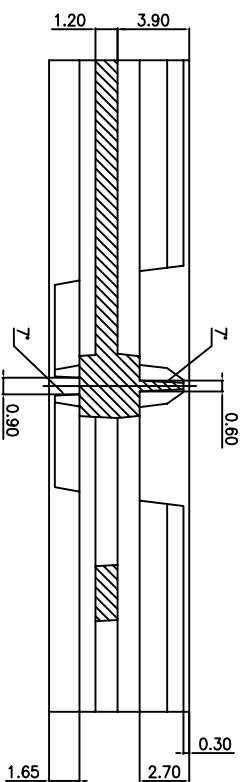

TRAY STACKING DETAIL
(SCALE:4/1)

TOLERANCES UNLESS OTHERWISE SPECIFIED
 DECIMAL : X ±.25
 .XX ±.13
 .XXX ±.13
 ANGLE : 45°
 ANGULAR : ±

6024 Silver Creek Valley Road,
 San Jose, CA 95138
 PHONE: (408) 284-8200
 FAX: (408) 284-3572

TITLE:		HC/RC503 & HM/RM1023	
STOCK NO.		N/A	
DRAWING NO.		MSC-5880-A	
DO NOT SCALE DRAWING		SHEET 1 OF 2	
SCALE	N/A	SIZE	N/A
REV	00	REV	00

SECTION "A-A"
(SCALE:5/1)

SECTION "B-B"
(SCALE:5/1)

VACUUM CELL
(SCALE:5/1)

SLIP-LOCK (4PCS)
(SCALE:5/1)

DETAIL "K"
(SCALE:5/1)

TOLERANCES UNLESS OTHERWISE SPECIFIED
 DECIMAL : X ±.25
 .XX ±.13
 .XXX ±.13
 ANGLE : ±5°
 ANGULAR : ±

6024 Silver Creek Valley Road,
 San Jose, CA 95138
 PHONE: (408) 284-8200
 FAX: (408) 284-3572

WWW.IDT.COM

TITLE: HC/RCS03 & HM/RM1023
 SHIPPING TRAY

STOCK NO.	N/A	DRAWING NO.	MSC-5880-A	REV	00
SCALE	N/A	SIZE	N/A	REV	00
DO NOT SCALE DRAWING SHEET 2 OF 2					