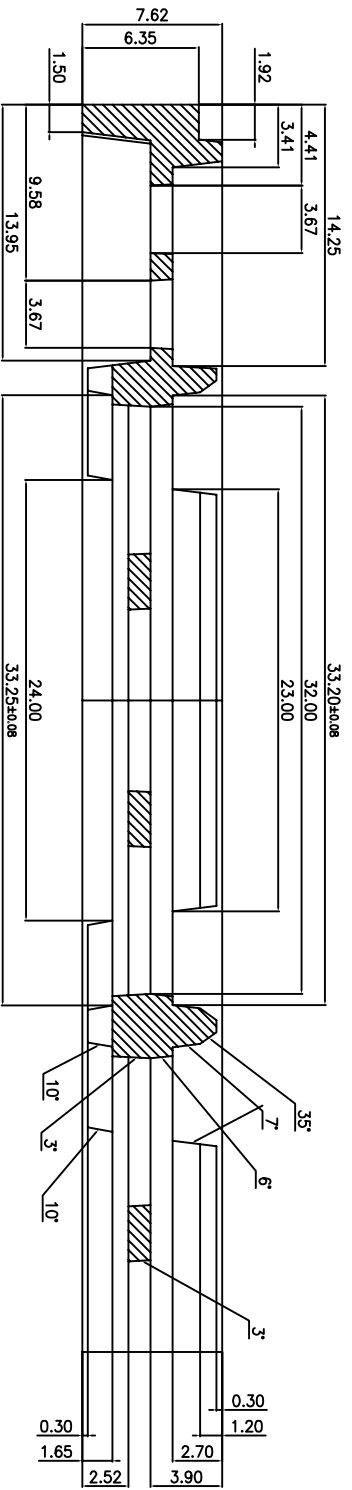

TRAY STACKING DETAIL
(SCALE:4/1)

TOLERANCES UNLESS OTHERWISE SPECIFIED
 DECIMAL : X ±.25
 .XX ±.13
 .XXX ±.13
 ANGLE : 45°
 ANGULAR : ±

6024 Silver Creek Valley Road,
 San Jose, CA 95138
 PHONE: (408) 284-8200
 FAX: (408) 284-3572

TITLE:		HC/RC503 & HM/RM1023	
STOCK NO.		N/A	
DRAWING NO.		MSC-5880-A	
DO NOT SCALE DRAWING		SHEET 1 OF 2	
SCALE	N/A	SIZE	N/A
REV	00	REV	00

SECTION "A-A"
(SCALE:5/1)

SECTION "B-B"
(SCALE:5/1)

VACUUM CELL
(SCALE:5/1)

SLIP-LOCK (4PCS)
(SCALE:5/1)

DETAIL "K"
(SCALE:5/1)

TOLERANCES UNLESS OTHERWISE SPECIFIED
 DECIMAL : X ±.25
 .XX ±.13
 .XXX ±.13
 ANGLE : ±5°
 ANGULAR : ±

6024 Silver Creek Valley Road,
 San Jose, CA 95138
 PHONE: (408) 284-8200
 FAX: (408) 284-3572

WWW.IDT.COM

TITLE: HC/RCS03 & HM/RM1023
 SHIPPING TRAY

STOCK NO.	N/A	DRAWING NO.	MSC-5880-A	REV	00
SCALE	N/A	SIZE	N/A	REV	00
DO NOT SCALE DRAWING SHEET 2 OF 2					