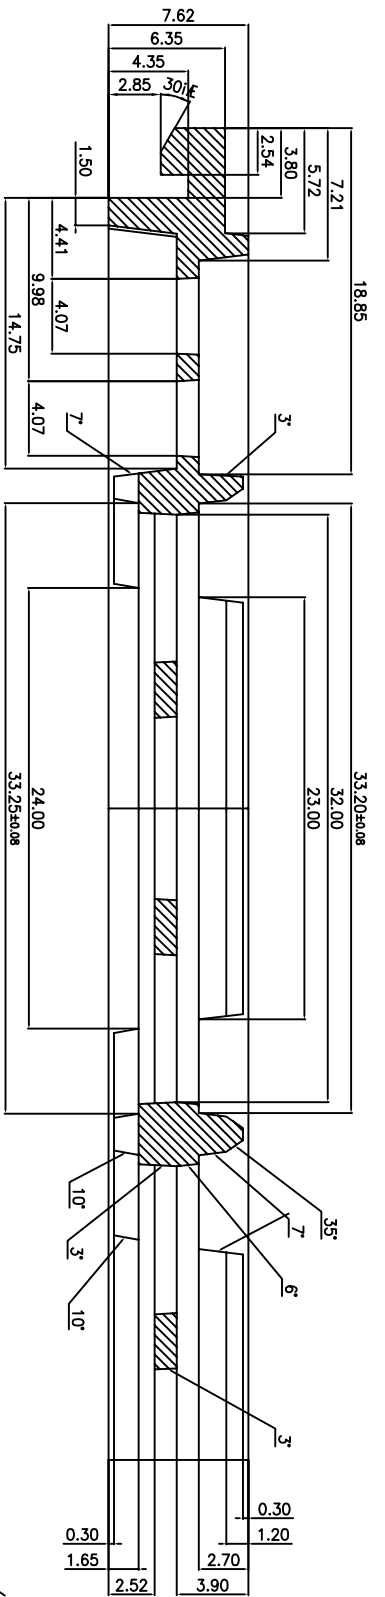

TRAY STACKING DETAIL
(SCALE:4/1)

TOLERANCES UNLESS OTHERWISE SPECIFIED
 DECIMAL : X ±.25
 .XX ±.13
 .XXX ±.13
 ANGLE : 45°
 ANGULAR : ±

6024 Silver Creek Valley Road,
 San Jose, CA 95138
 PHONE: (408) 284-8200
 FAX: (408) 284-3572

TITLE:		HC/RC503 & HM/RM1023	
STOCK NO.		N/A	
DRAWING NO.		MSC-5880-A	
DO NOT SCALE DRAWING		SHEET 1 OF 2	
SCALE	N/A	SIZE	N/A
REV	00	REV	00

SECTION "A-A"
(SCALE:5/1)

SECTION "B-B"
(SCALE:5/1)

VACUUM CELL
(SCALE:5/1)

SLIP-LOCK (4PCS)
(SCALE:5/1)

DETAIL "K"
(SCALE:5/1)

TOLERANCES UNLESS OTHERWISE SPECIFIED
 DECIMAL : X ±.25
 .XX ±.13
 .XXX ±.13
 ANGLE : ±5°
 ANGULAR : ±

6024 Silver Creek Valley Road,
 San Jose, CA 95138
 PHONE: (408) 284-8200
 FAX: (408) 284-3572

WWW.IDT.COM

TITLE: HC/RCS03 & HM/RM1023
 SHIPPING TRAY

STOCK NO.	N/A	DRAWING NO.	MSC-5880-A	REV	00
SCALE	N/A	SIZE	N/A	REV	00
DO NOT SCALE DRAWING SHEET 2 OF 2					