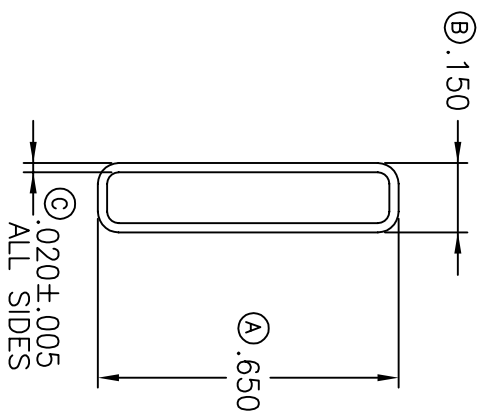

① 20.039  
19.969

TOLERANCES UNLESS OTHERWISE SPECIFIED  
 DECIMAL .25  
 .XX ± .13  
 .XXX ± .13  
 APPROVALS DATE  
 DRAWN  
 TITLE: LC 48 & SL 68 SHIPPING TUBE  
 STOCK NO. N/A  
 DRAWING NO. MSC-7553-A  
 REV 00  
 SCALE N/A  
 SIZE  
 DO NOT SCALE DRAWING SHEET 1 OF 1