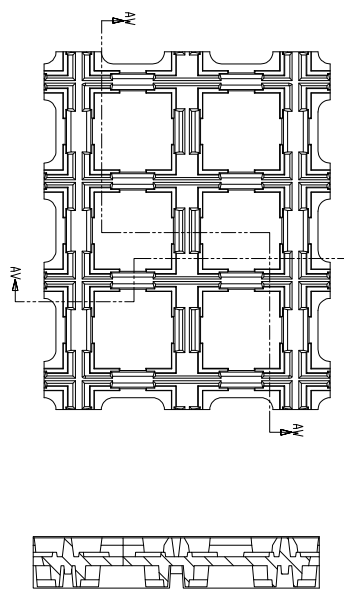

TOLERANCES UNLESS OTHERWISE SPECIFIED
 DECIMAL : X ±.25
 .XX ±.13
 .XXX ±.13
 ANGLE : ±.5°
 ANGULAR : ±

IDT
 www.IDT.com
 6024 Silver Creek Valley Road,
 San Jose, CA 95138
 PHONE: (408) 284-8200
 FAX: (408) 284-3572

TITLE: NLG100 SHIPPING TRAY		SCALE N/A
STOCK NO. N/A	DRAWING NO. MSC-5871-A	REV 00
DO NOT SCALE DRAWING		SHEET 1 OF 2

SECTION A0-A0
SCALE 3:1

SECTION A0-A0
SCALE 3:1

SIDE LOCK DETAILS

TOLERANCES UNLESS
 OTHERWISE SPECIFIED
 DECIMAL : X ±.25
 .XX ±.13
 .XXX ±.13
 ANGLE : ±.5°
 ANGULAR : ±

6024 Silver Creek Valley Road,
 San Jose, CA 95138
 PHONE: (408) 284-8200
 FAX: (408) 284-3572
 www.IDT.com

TITLE: NLG100 SHIPPING TRAY		SCALE N/A
STOCK NO. N/A	DRAWING NO. MSC-5871-A	REV 00
DO NOT SCALE DRAWING		SHEET 2 OF 2