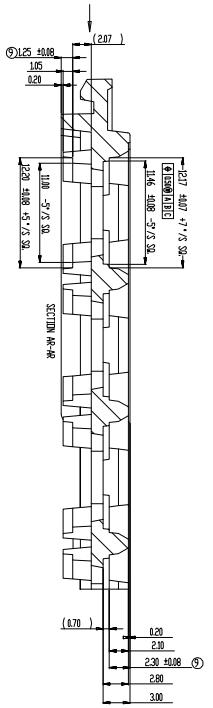

TOLERANCES UNLESS OTHERWISE SPECIFIED
 DECIMAL : X ±.25
 .XX ±.13
 .XXX ±.13
 ANGLE : ±.5°
 ANGULAR : ±

IDT
 www.IDT.com
 6024 Silver Creek Valley Road,
 San Jose, CA 95138
 PHONE: (408) 284-8200
 FAX: (408) 284-3572

TITLE: NLG100 SHIPPING TRAY		SCALE N/A
STOCK NO. N/A	DRAWING NO. MSC-5871-A	REV 00
DO NOT SCALE DRAWING		SHEET 1 OF 2

SECTION A0-A0
SCALE 3:1

SECTION A0-A0
SCALE 3:1

SIDE LOCK DETAILS

TOLERANCES UNLESS
 OTHERWISE SPECIFIED
 DECIMAL : X ±.25
 .XX ±.13
 .XXX ±.13
 ANGLE : ±.5°
 ANGULAR : ±

6024 Silver Creek Valley Road,
 San Jose, CA 95138
 PHONE: (408) 284-8200
 FAX: (408) 284-3572
 www.IDT.com

TITLE: NLG100 SHIPPING TRAY		SCALE N/A
STOCK NO. N/A	DRAWING NO. MSC-5871-A	REV 00
DO NOT SCALE DRAWING		SHEET 2 OF 2