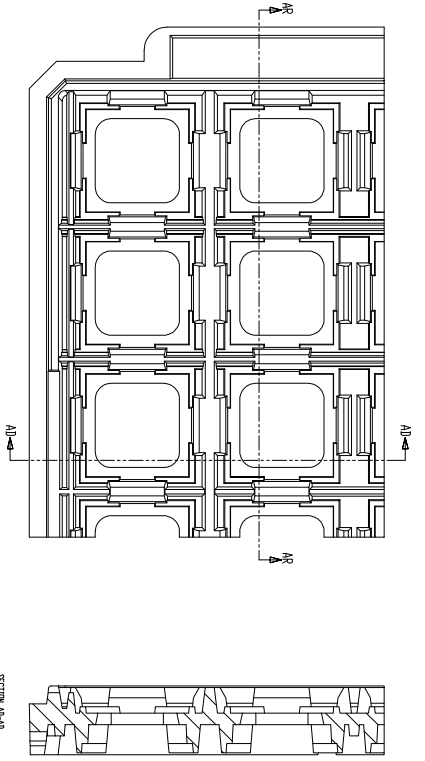

TOLERANCES UNLESS OTHERWISE SPECIFIED
 DECIMAL : X ±.25
 .XX ±.13
 .XXX ±.13
 ANGLE : ±.5°
 ANGULAR : ±

IDT
 www.IDT.com
 6024 Silver Creek Valley Road,
 San Jose, CA 95138
 PHONE: (408) 284-8200
 FAX: (408) 284-3572

TITLE: NLG100 SHIPPING TRAY		SCALE N/A
STOCK NO. N/A	DRAWING NO. MSC-5871-A	REV 00
DO NOT SCALE DRAWING		SHEET 1 OF 2

SECTION A0-A0
SCALE 3:1

SECTION A0-A0
SCALE 3:1

SIDE LOCK DETAILS

TOLERANCES UNLESS
 OTHERWISE SPECIFIED
 DECIMAL : X ±.25
 .XX ±.13
 .XXX ±.13
 ANGLE : ±.5°
 ANGULAR : ±

6024 Silver Creek Valley Road,
 San Jose, CA 95138
 PHONE: (408) 284-8200
 FAX: (408) 284-3572
 www.IDT.com

TITLE: NLG100 SHIPPING TRAY		SCALE N/A
STOCK NO. N/A	DRAWING NO. MSC-5871-A	REV 00
DO NOT SCALE DRAWING		SHEET 2 OF 2