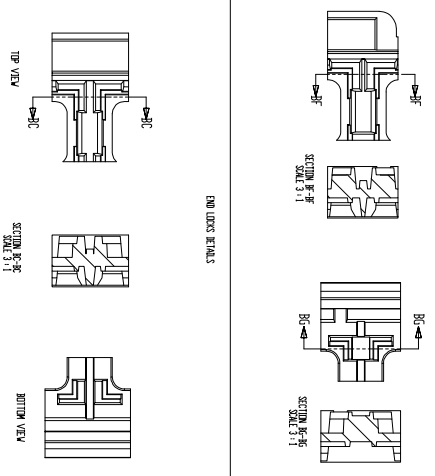

TOLERANCES UNLESS OTHERWISE SPECIFIED
 DECIMAL : X ±.25
 .XX ±.13
 .XXX ±.13
 ANGLE : ±.5°
 ANGULAR : ±

IDT
 www.IDT.com
 6024 Silver Creek Valley Road,
 San Jose, CA 95138
 PHONE: (408) 284-8200
 FAX: (408) 284-3572

TITLE: NLG100 SHIPPING TRAY		SCALE N/A
STOCK NO. N/A	DRAWING NO. MSC-5871-A	REV 00
DO NOT SCALE DRAWING		SHEET 1 OF 2

SECTION A0-A0
SCALE 3:1

SECTION A0-A0
SCALE 3:1

SIDE LOCK DETAILS

TOLERANCES UNLESS
 OTHERWISE SPECIFIED
 DECIMAL : X ±.25
 .XX ±.13
 .XXX ±.13
 ANGLE : ±.5°
 ANGULAR : ±

6024 Silver Creek Valley Road,
 San Jose, CA 95138
 PHONE: (408) 284-8200
 FAX: (408) 284-3572
 www.IDT.com

TITLE: NLG100 SHIPPING TRAY		SCALE N/A
STOCK NO. N/A	DRAWING NO. MSC-5871-A	REV 00
DO NOT SCALE DRAWING		SHEET 2 OF 2