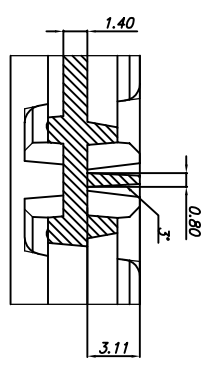

TITLE: NL/NLG 68/72/88 & NO/NOG
 132 SHIPPING TRAY

STOCK NO. N/A
 DRAWING NO. MSC-7035-A
 REV 00

SCALE N/A
 SIZE N/A

DO NOT SCALE DRAWING SHEET 1 OF 3

SECTION "A-A"
(SCALE:5/1)

SECTION "B-B"
(SCALE:5/1)

TRAY STACKING DETAIL
(SCALE:4/1)

SLIP LOCK
(SCALE:5/1)

VACUUM CELL
(SCALE:5/1)

STOPPER DETAILS
(SCALE:5/1)

DETAIL "K"
(SCALE:5/1)

TOLERANCES UNLESS OTHERWISE SPECIFIED
 DECIMAL : X ±.25
 .XX ±.13
 .XXX ±.13
 ANGLE : ±
 ANGULAR : ±

6024 Silver Creek Valley Road,
 San Jose, CA 95138
 PHONE: (408) 284-8200
 FAX: (408) 284-3572

TITLE:	NL/NLG 68/72/88 & NO/NQG 132 SHIPPING TRAY	SCALE	N/A
STOCK NO.	N/A	SIZE	N/A
DRAWING NO.	MSC-7035-A	REV	00
DO NOT SCALE DRAWING	SHEET 2 OF 3		

BOTTOM VIEW

DETAIL "G"
SCALE:10/1

TOP VIEW
SCALE:3/1

BOTTOM VIEW
SCALE:3/1