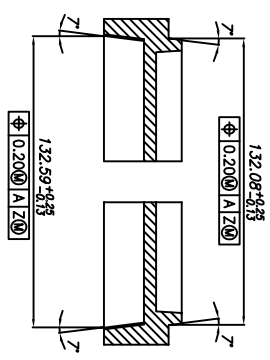

TITLE: NL/NLG 68/72/88 & NO/NOG
 132 SHIPPING TRAY

STOCK NO. N/A
 DRAWING NO. MSC-7035-A
 REV 00

SCALE N/A
 SIZE N/A

DO NOT SCALE DRAWING SHEET 1 OF 3

SECTION "A-A"
(SCALE:5/1)

SECTION "B-B"
(SCALE:5/1)

TRAY STACKING DETAIL
(SCALE:4/1)

SLIP LOCK
(SCALE:5/1)

VACUUM CELL
(SCALE:5/1)

STOPPER DETAILS
(SCALE:5/1)

DETAIL "K"
(SCALE:5/1)

TOLERANCES UNLESS OTHERWISE SPECIFIED
 DECIMAL : X ±.25
 .XX ±.13
 .XXX ±.13
 ANGLE : ±
 ANGULAR : ±

6024 Silver Creek Valley Road,
 San Jose, CA 95138
 PHONE: (408) 284-8200
 FAX: (408) 284-3572

TITLE:	NL/NLG 68/72/88 & NO/NQG 132 SHIPPING TRAY	SCALE	N/A
STOCK NO.	N/A	SIZE	N/A
DRAWING NO.	MSC-7035-A	REV	00
DO NOT SCALE DRAWING	SHEET 2 OF 3		

BOTTOM VIEW

DETAIL "G"
SCALE:10/1

TOP VIEW
SCALE:3/1

BOTTOM VIEW
SCALE:3/1

STOCK NO.
 N/A

DRAWING NO.
 MSC-7035-A

DO NOT SCALE DRAWING

SCALE
 N/A

SIZE
 N/A

REV
 00

SHEET 3 OF 3