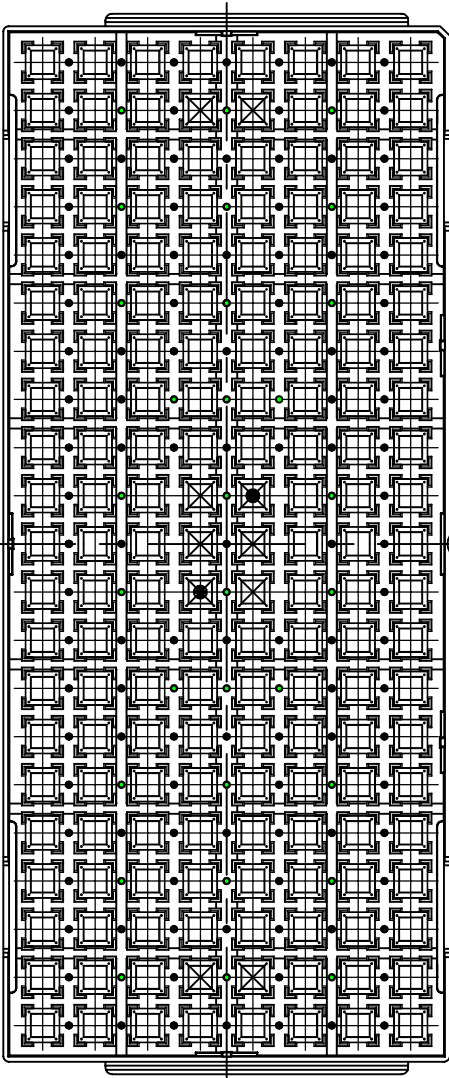

TITLE: NL/NLG 68/72/88 & NO/NOG
 132 SHIPPING TRAY

STOCK NO. N/A
 DRAWING NO. MSC-7035-A
 REV 00

SCALE N/A
 SIZE N/A

DO NOT SCALE DRAWING SHEET 1 OF 3

SECTION "A-A"
(SCALE:5/1)

SECTION "B-B"
(SCALE:5/1)

TRAY STACKING DETAIL
(SCALE:4/1)

SLIP LOCK
(SCALE:5/1)

VACUUM CELL
(SCALE:5/1)

STOPPER DETAILS
(SCALE:5/1)

DETAIL "K"
(SCALE:5/1)

TOLERANCES UNLESS OTHERWISE SPECIFIED
 DECIMAL : X ±.25
 .XX ±.13
 .XXX ±.13
 ANGLE : ±
 ANGULAR : ±

6024 Silver Creek Valley Road,
 San Jose, CA 95138
 PHONE: (408) 284-8200
 FAX: (408) 284-3572

TITLE:	NL/NLG 68/72/88 & NO/NQG 132 SHIPPING TRAY	SCALE	N/A
STOCK NO.	N/A	SIZE	N/A
DRAWING NO.	MSC-7035-A	REV	00
DO NOT SCALE DRAWING	SHEET 2 OF 3		

BOTTOM VIEW

DETAIL "G"
SCALE:10/1

TOP VIEW
SCALE:3/1

BOTTOM VIEW
SCALE:3/1