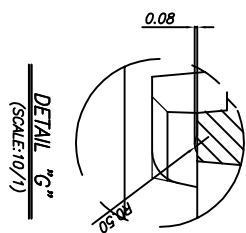

TITLE: NL/NLG 68/72/88 & NO/NOG
 132 SHIPPING TRAY

STOCK NO. N/A
 DRAWING NO. MSC-7035-A
 REV 00

SCALE N/A
 SIZE N/A

DO NOT SCALE DRAWING SHEET 1 OF 3

SECTION "A-A"
(SCALE:5/1)

SECTION "B-B"
(SCALE:5/1)

TRAY STACKING DETAIL
(SCALE:4/1)

SLIP LOCK
(SCALE:5/1)

VACUUM CELL
(SCALE:5/1)

STOPPER DETAILS
(SCALE:5/1)

DETAIL "K"
(SCALE:5/1)

TOLERANCES UNLESS OTHERWISE SPECIFIED
 DECIMAL : X ±.25
 .XX ±.13
 .XXX ±.13
 ANGLE : ±
 ANGULAR : ±

6024 Silver Creek Valley Road,
 San Jose, CA 95138
 PHONE: (408) 284-8200
 FAX: (408) 284-3572

TITLE:	NL/NLG 68/72/88 & NO/NQG 132 SHIPPING TRAY	SCALE	N/A
STOCK NO.	N/A	SIZE	N/A
DRAWING NO.	MSC-7035-A	REV	00
DO NOT SCALE DRAWING	SHEET 2 OF 3		

BOTTOM VIEW

DETAIL "G"
SCALE:10/1

TOP VIEW
SCALE:3/1

BOTTOM VIEW
SCALE:3/1