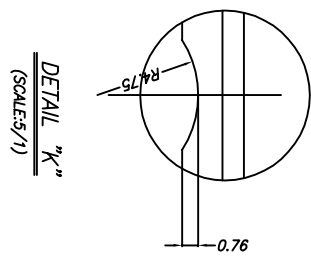

TITLE: NL/NLG 68/72/88 & NO/NOG
 132 SHIPPING TRAY

STOCK NO. N/A
 DRAWING NO. MSC-7035-A
 REV 00

SCALE N/A
 SIZE N/A

DO NOT SCALE DRAWING SHEET 1 OF 3

SECTION "A-A"
(SCALE:5/1)

SECTION "B-B"
(SCALE:5/1)

TRAY STACKING DETAIL
(SCALE:4/1)

SLIP LOCK
(SCALE:5/1)

VACUUM CELL
(SCALE:5/1)

STOPPER DETAILS
(SCALE:5/1)

DETAIL "K"
(SCALE:5/1)

TOLERANCES UNLESS OTHERWISE SPECIFIED
 DECIMAL : X ±.25
 .XX ±.13
 .XXX ±.13
 ANGLE : ±
 ANGULAR : ±

6024 Silver Creek Valley Road,
 San Jose, CA 95138
 PHONE: (408) 284-8200
 FAX: (408) 284-3572

TITLE:	NL/NLG 68/72/88 & NO/NQG 132 SHIPPING TRAY	SCALE	N/A
STOCK NO.	N/A	SIZE	N/A
DRAWING NO.	MSC-7035-A	REV	00
DO NOT SCALE DRAWING	SHEET 2 OF 3		

BOTTOM VIEW

DETAIL "G"
SCALE:10/1

TOP VIEW
SCALE:3/1

BOTTOM VIEW
SCALE:3/1