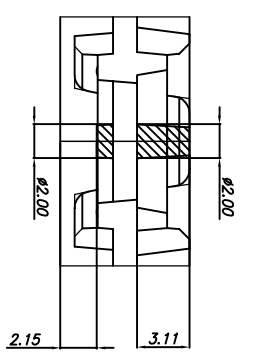

TITLE: NL/NLG 68/72/88 & NO/NOG
 132 SHIPPING TRAY

STOCK NO. N/A
 DRAWING NO. MSC-7035-A
 REV 00

SCALE N/A
 SIZE N/A

DO NOT SCALE DRAWING SHEET 1 OF 3

SECTION "A-A"
(SCALE:5/1)

SECTION "B-B"
(SCALE:5/1)

TRAY STACKING DETAIL
(SCALE:4/1)

SLIP LOCK
(SCALE:5/1)

VACUUM CELL
(SCALE:5/1)

STOPPER DETAILS
(SCALE:5/1)

DETAIL "K"
(SCALE:5/1)

TOLERANCES UNLESS OTHERWISE SPECIFIED
 DECIMAL : X ±.25
 .XX ±.13
 .XXX ±.13
 ANGLE : ±
 ANGULAR : ±

6024 Silver Creek Valley Road,
 San Jose, CA 95138
 PHONE: (408) 284-8200
 FAX: (408) 284-3572

TITLE:	NL/NLG 68/72/88 & NO/NQG 132 SHIPPING TRAY	SCALE	N/A
STOCK NO.	N/A	SIZE	N/A
DRAWING NO.	MSC-7035-A	REV	00
DO NOT SCALE DRAWING	SHEET 2 OF 3		

BOTTOM VIEW

DETAIL "G"
SCALE:10/1

TOP VIEW
SCALE:3/1

BOTTOM VIEW
SCALE:3/1

STOCK NO.
 N/A

DRAWING NO.
 MSC-7035-A

DO NOT SCALE DRAWING

SCALE
 N/A

SIZE
 N/A

REV
 00

SHEET 3 OF 3