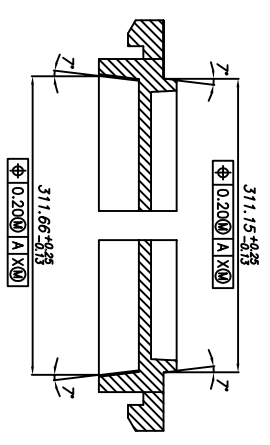

TITLE: NL/NLG 68/72/88 & NO/NOG
 132 SHIPPING TRAY

STOCK NO. N/A
 DRAWING NO. MSC-7035-A
 REV 00

SCALE N/A
 SIZE N/A

DO NOT SCALE DRAWING SHEET 1 OF 3

SECTION "A-A"
(SCALE:5/1)

SECTION "B-B"
(SCALE:5/1)

TRAY STACKING DETAIL
(SCALE:4/1)

SLIP LOCK
(SCALE:5/1)

VACUUM CELL
(SCALE:5/1)

STOPPER DETAILS
(SCALE:5/1)

DETAIL "K"
(SCALE:5/1)

TOLERANCES UNLESS OTHERWISE SPECIFIED
 DECIMAL : X ±.25
 .XX ±.13
 .XXX ±.13
 ANGLE : ±
 ANGULAR : ±

6024 Silver Creek Valley Road,
 San Jose, CA 95138
 PHONE: (408) 284-8200
 FAX: (408) 284-3572

TITLE:	NL/NLG 68/72/88 & NO/NQG 132 SHIPPING TRAY	SCALE	N/A
STOCK NO.	N/A	SIZE	N/A
DRAWING NO.	MSC-7035-A	REV	00
DO NOT SCALE DRAWING	SHEET 2 OF 3		

BOTTOM VIEW

DETAIL "G"
SCALE:10/1

TOP VIEW
SCALE:3/1

BOTTOM VIEW
SCALE:3/1

STOCK NO.
 N/A

DRAWING NO.
 MSC-7035-A

DO NOT SCALE DRAWING

SCALE
 N/A

SIZE
 N/A

REV
 00

SHEET 3 OF 3