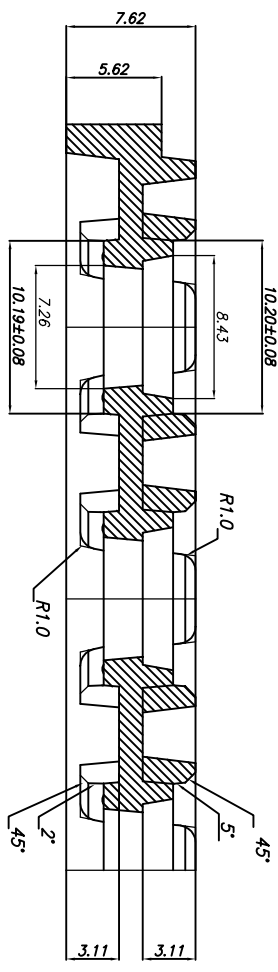

TITLE: NL/NLG 68/72/88 & NO/NOG
 132 SHIPPING TRAY

STOCK NO. N/A
 DRAWING NO. MSC-7035-A
 REV 00

SCALE N/A
 SIZE N/A

DO NOT SCALE DRAWING SHEET 1 OF 3

SECTION "A-A"
(SCALE:5/1)

SECTION "B-B"
(SCALE:5/1)

TRAY STACKING DETAIL
(SCALE:4/1)

SLIP LOCK
(SCALE:5/1)

VACUUM CELL
(SCALE:5/1)

STOPPER DETAILS
(SCALE:5/1)

DETAIL "K"
(SCALE:5/1)

TOLERANCES UNLESS OTHERWISE SPECIFIED
 DECIMAL : X ±.25
 .XX ±.13
 .XXX ±.13
 ANGLE : ±
 ANGULAR : ±

6024 Silver Creek Valley Road,
 San Jose, CA 95138
 PHONE: (408) 284-8200
 FAX: (408) 284-3572

TITLE:	NL/NLG 68/72/88 & NO/NQG 132 SHIPPING TRAY	SCALE	N/A
STOCK NO.	N/A	SIZE	N/A
DRAWING NO.	MSC-7035-A	REV	00
DO NOT SCALE DRAWING	SHEET 2 OF 3		

BOTTOM VIEW

DETAIL "G"
SCALE:10/1

TOP VIEW
SCALE:3/1

BOTTOM VIEW
SCALE:3/1

STOCK NO.
 N/A

DRAWING NO.
 MSC-7035-A

DO NOT SCALE DRAWING

SCALE
 N/A

SIZE
 N/A

REV
 00

SHEET 3 OF 3