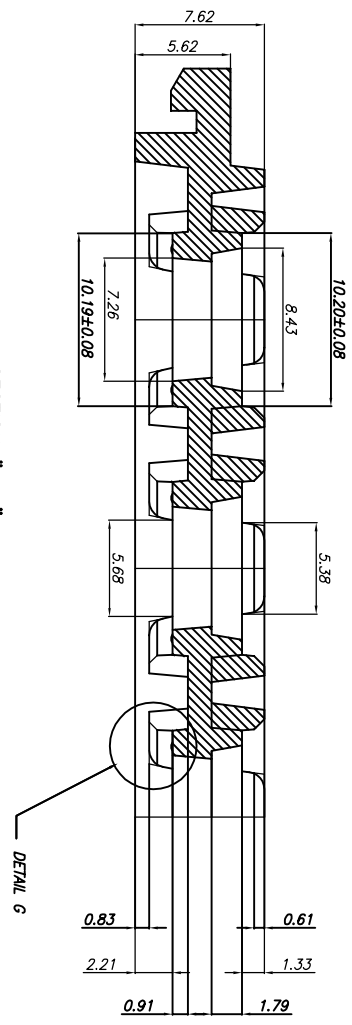

TITLE: NL/NLG 68/72/88 & NO/NOG
 132 SHIPPING TRAY

STOCK NO. N/A
 DRAWING NO. MSC-7035-A
 REV 00

SCALE N/A
 SIZE N/A

DO NOT SCALE DRAWING SHEET 1 OF 3

SECTION "A-A"
(SCALE:5/1)

SECTION "B-B"
(SCALE:5/1)

TRAY STACKING DETAIL
(SCALE:4/1)

SLIP LOCK
(SCALE:5/1)

VACUUM CELL
(SCALE:5/1)

STOPPER DETAILS
(SCALE:5/1)

DETAIL "K"
(SCALE:5/1)

TOLERANCES UNLESS OTHERWISE SPECIFIED
 DECIMAL : X ±.25
 .XX ±.13
 .XXX ±.13
 ANGLE : ±
 ANGULAR : ±

6024 Silver Creek Valley Road,
 San Jose, CA 95138
 PHONE: (408) 284-8200
 FAX: (408) 284-3572

TITLE:	NL/NLG 68/72/88 & NO/NQG 132 SHIPPING TRAY	SCALE	N/A
STOCK NO.	N/A	SIZE	N/A
DRAWING NO.	MSC-7035-A	REV	00
DO NOT SCALE DRAWING	SHEET 2 OF 3		

BOTTOM VIEW

DETAIL "G"
SCALE:10/1

TOP VIEW
SCALE:3/1

BOTTOM VIEW
SCALE:3/1

STOCK NO.
 N/A

DRAWING NO.
 MSC-7035-A

DO NOT SCALE DRAWING

SCALE
 N/A

SIZE
 N/A

REV
 00

SHEET 3 OF 3