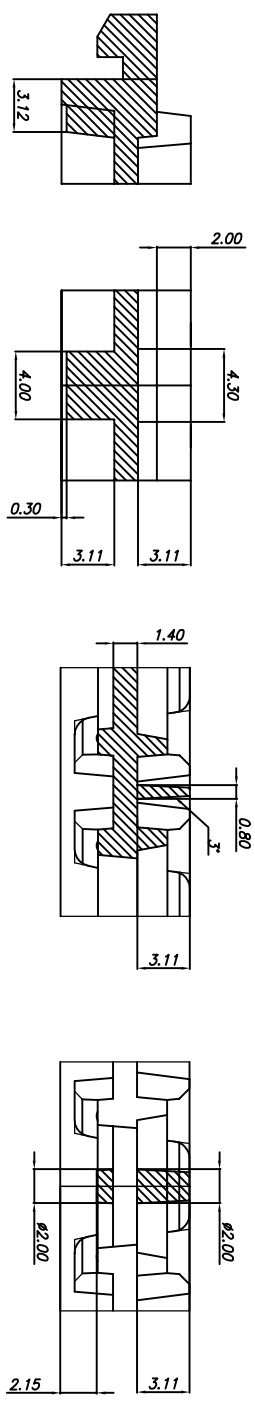

TOLERANCES UNLESS OTHERWISE SPECIFIED
 DECIMAL : X ±.25
 .XX ±.13
 .XXX ±
 ANGLE : ±
 ANGULAR : ±

6024 Silver Creek Valley Road,
 San Jose, CA 95138
 PHONE: (408) 284-8200
 FAX: (408) 284-3572

WWW.IDT.COM

TITLE: NL/NLG 68/72/88 & NO/NOG
 132 SHIPPING TRAY

STOCK NO. N/A
 DRAWING NO. MSC-7035-A
 REV 00

SCALE N/A
 SIZE N/A

DO NOT SCALE DRAWING SHEET 1 OF 3

SECTION "A-A"
(SCALE:5/1)

SECTION "B-B"
(SCALE:5/1)

TRAY STACKING DETAIL
(SCALE:4/1)

SLIP LOCK
(SCALE:5/1)

VACUUM CELL
(SCALE:5/1)

STOPPER DETAILS
(SCALE:5/1)

DETAIL "K"
(SCALE:5/1)

TOLERANCES UNLESS OTHERWISE SPECIFIED
 DECIMAL : X ±.25
 .XX ±.13
 .XXX ±.13
 ANGLE : ±
 ANGULAR : ±

6024 Silver Creek Valley Road,
 San Jose, CA 95138
 PHONE: (408) 284-8200
 FAX: (408) 284-3572

TITLE:	NL/NLG 68/72/88 & NO/NQG 132 SHIPPING TRAY	SCALE	N/A
STOCK NO.	N/A	SIZE	N/A
DRAWING NO.	MSC-7035-A	REV	00
DO NOT SCALE DRAWING	SHEET 2 OF 3		

BOTTOM VIEW

DETAIL "G"
SCALE:10/1

TOP VIEW
SCALE:3/1

BOTTOM VIEW
SCALE:3/1