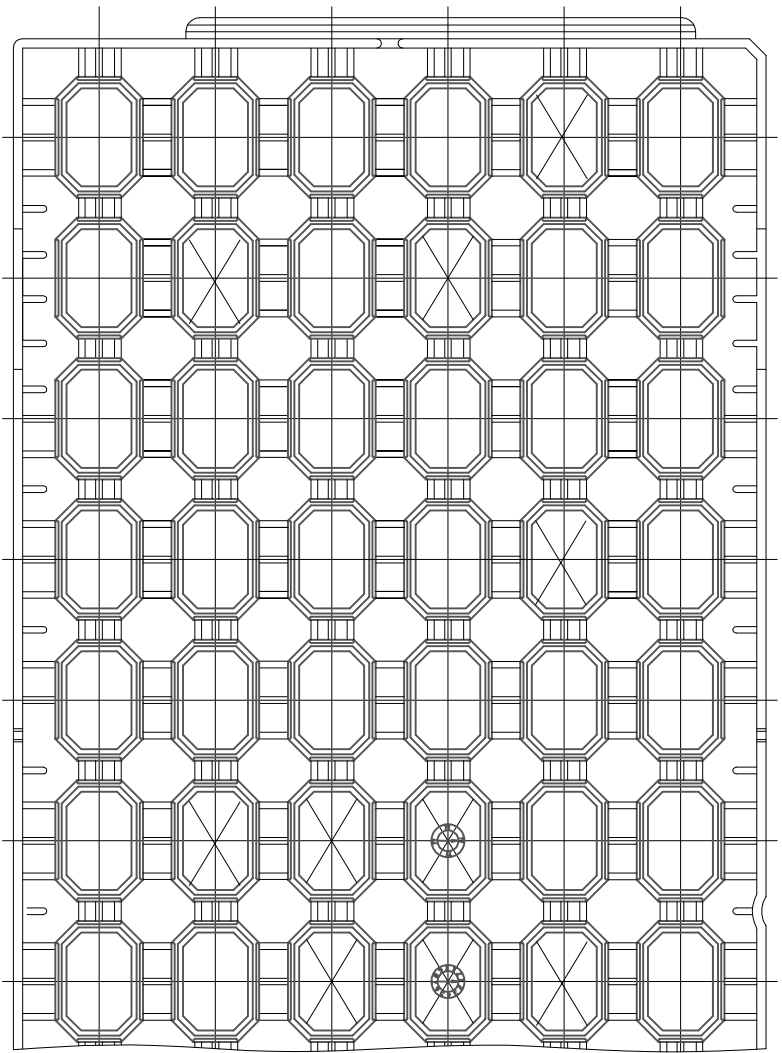

NOTE: SCALLOP IS CENTERED ON SIDE OF TRAY.

DETAIL F(1:1)

TOLERANCES UNLESS OTHERWISE SPECIFIED  
 DECIMAL : X ±.25  
 .XXX ±.13  
 ANGLE : ±  
 ANGULAR : ±

6024 Silver Creek Valley Road,  
 San Jose, CA 95138  
 PHONE: (408) 284-8200  
 FAX: (408) 284-3572

WWW.IDT.COM

TITLE: PK/PKG 100/128 SHIPPING TRAY

STOCK NO. N/A DRAWING NO. MSC-5811-A REV N/A

SCALE N/A

DO NOT SCALE DRAWING SHEET 1 OF 2

BOTTOM TRAY VIEW

TOLERANCES UNLESS OTHERWISE SPECIFIED  
 DECIMAL : X ±.25  
 .XX ±.13  
 .XXX ±  
 ANGLE : ±  
 ANGULAR : ±

6024 Silver Creek Valley Road,  
 San Jose, CA 95138  
 PHONE: (408) 284-8200  
 FAX: (408) 284-3572

TITLE: PK/PKG 100/128 SHIPPING TRAY

STOCK NO. N/A  
 DRAWING NO. MSC-5811-A  
 REV. 00

SCALE N/A  
 DO NOT SCALE DRAWING SHEET 2 OF 2