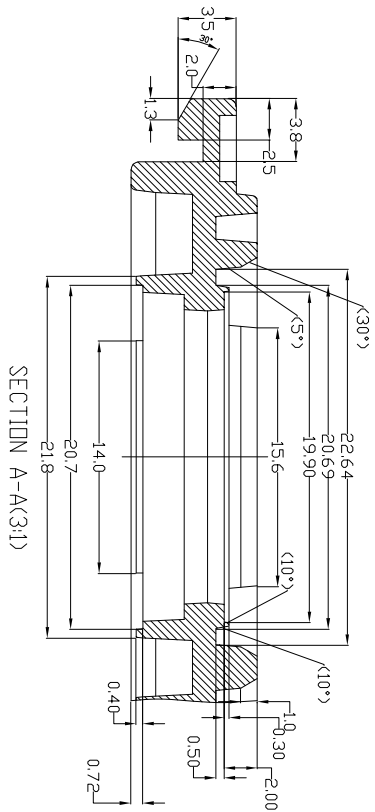

NOTE: SCALLOP IS CENTERED ON SIDE OF TRAY.

DETAIL F(1:1)

TOLERANCES UNLESS OTHERWISE SPECIFIED  
 DECIMAL : X ±.25  
 .XXX ±.13  
 ANGLE : ±  
 ANGULAR : ±

6024 Silver Creek Valley Road,  
 San Jose, CA 95138  
 PHONE: (408) 284-8200  
 FAX: (408) 284-3572

WWW.IDT.COM

TITLE: PK/PKG 100/128 SHIPPING TRAY

STOCK NO. N/A DRAWING NO. MSC-5811-A REV N/A

SCALE N/A

DO NOT SCALE DRAWING SHEET 1 OF 2

BOTTOM TRAY VIEW

TOLERANCES UNLESS OTHERWISE SPECIFIED  
 DECIMAL : X ±.25  
 .XX ±.13  
 .XXX ±  
 ANGLE : ±  
 ANGULAR : ±

6024 Silver Creek Valley Road,  
 San Jose, CA 95138  
 PHONE: (408) 284-8200  
 FAX: (408) 284-3572

TITLE: PK/PKG 100/128 SHIPPING TRAY

STOCK NO. N/A  
 DRAWING NO. MSC-5811-A  
 REV. 00

SCALE N/A  
 DO NOT SCALE DRAWING SHEET 2 OF 2