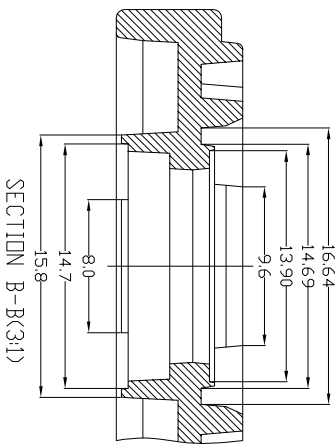

WWW.IDT.COM

TITLE: PK/PKG 100/128 SHIPPING TRAY

STOCK NO. N/A DRAWING NO. MSC-5811-A REV N/A

SCALE N/A

DO NOT SCALE DRAWING SHEET 1 OF 2

BOTTOM TRAY VIEW

TOLERANCES UNLESS OTHERWISE SPECIFIED  
 DECIMAL : X ±.25  
 .XX ±.13  
 .XXX ±  
 ANGLE : ±  
 ANGULAR : ±

6024 Silver Creek Valley Road,  
 San Jose, CA 95138  
 PHONE: (408) 284-8200  
 FAX: (408) 284-3572

TITLE: PK/PKG 100/128 SHIPPING TRAY

STOCK NO. N/A  
 DRAWING NO. MSC-5811-A  
 REV. 00

SCALE N/A  
 DO NOT SCALE DRAWING SHEET 2 OF 2