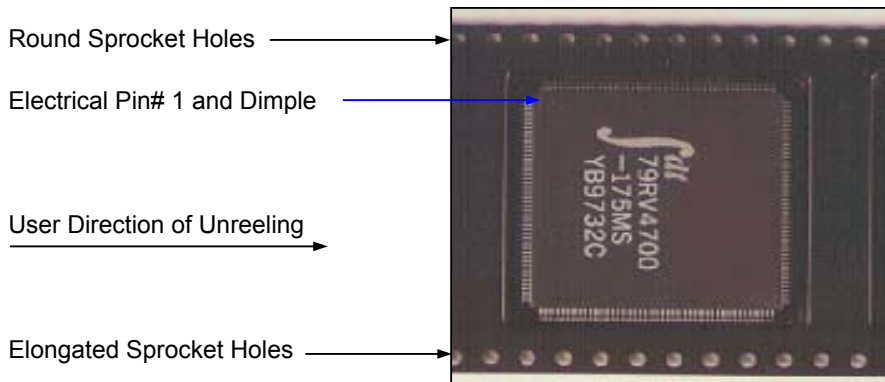

Integrated Device Technology, Inc.
6024 Silver Creek Valley Road, San Jose, CA 95138

PRODUCT/PROCESS CHANGE NOTICE (PCN)

ATTACHMENT I - PCN #: TB0609-03R1

FROM:

TO:

Conversion Schedule:

Additional label as shown below will be placed on reel, ESD/moisture barrier bag and the intermediate box (pizza box) to alert customer of this change. Label will be placed starting 2-Apr-2007 until 2-Apr-2008.