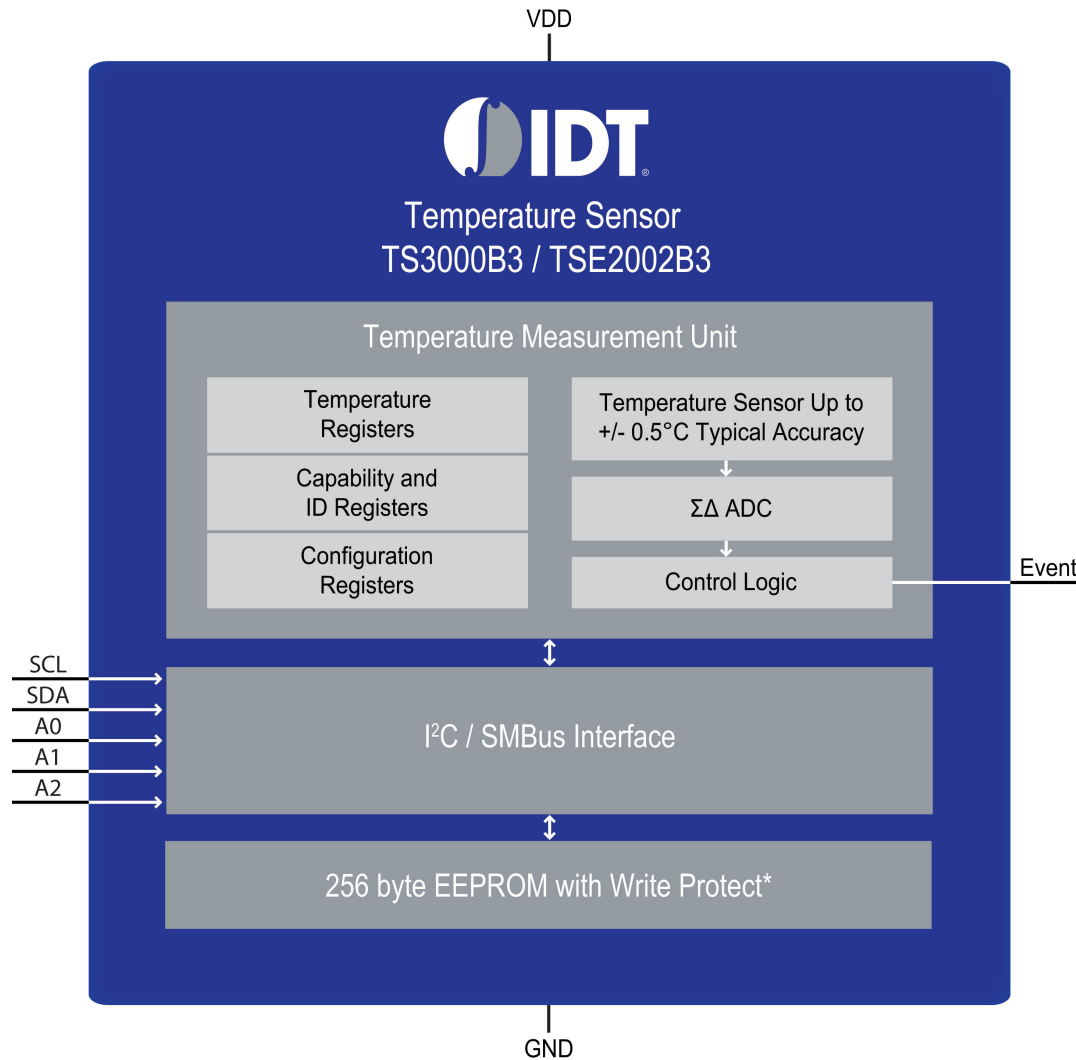

# Temperature Sensor Functional Diagram

**TS3000B3 / TSE2002B3 Functional block diagram**

\*Only available in the TSE2002B3