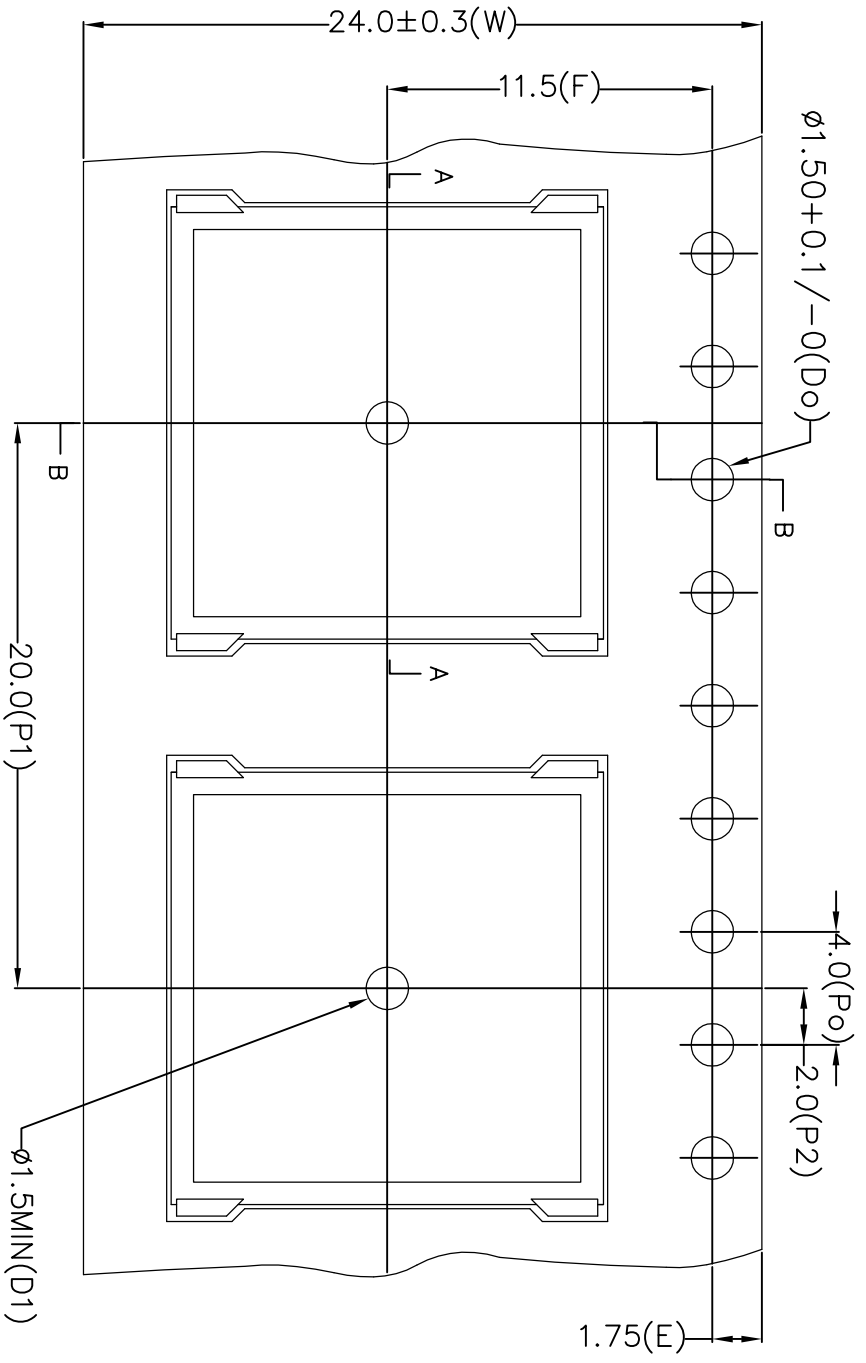

Section B-B

Section A-A

TOLERANCES UNLESS OTHERWISE SPECIFIED
 DECIMAL : X ±.1
 .XXX ±.10
 ANGLE : ±
 ANGULAR : ±

IDT
 www.IDT.com
 6024 Silver Creek Valley Road,
 San Jose, CA 95138
 PHONE: (408) 284-8200
 FAX: (408) 284-3572

TITLE:		SCALE	
AJ/AJG289 CARRIER TAPE		N/A	
STOCK NO.	DRAWING NO.	SIZE	REV
N/A	MSC-7907-A	N/A	00
DO NOT SCALE DRAWING		SHEET 1 OF 1	