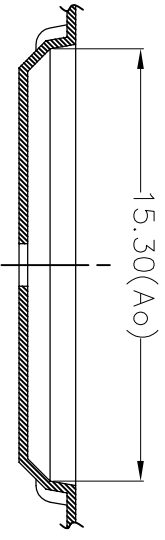

Section B-B

Section A-A

TOLERANCES UNLESS OTHERWISE SPECIFIED
 DECIMAL : X ±.1
 .XXX ±.10
 ANGLE : ±
 ANGULAR : ±

IDT
 www.IDT.com
 6024 Silver Creek Valley Road,
 San Jose, CA 95138
 PHONE: (408) 284-8200
 FAX: (408) 284-3572

TITLE:		SCALE	
AJ/AJG289 CARRIER TAPE		N/A	
STOCK NO.	DRAWING NO.	SIZE	REV
N/A	MSC-7907-A	N/A	00
DO NOT SCALE DRAWING		SHEET 1 OF 1	