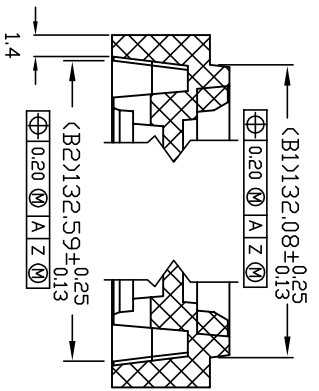

TOLERANCES UNLESS
OTHERWISE SPECIFIED
DECIMAL :
X ±.25
.XXX ±.13
ANGLE : ±
ANGULAR : ±

6024 Silver Creek Valley Road,
San Jose, CA 95138
PHONE: (408) 284-8200
FAX: (408) 284-3572

WWW.IDT.COM

TITLE:	AL/ALG/AR 324, ALG 484, BB/BBG 240/324, BC/BCG 324, BF/BFG 484, HL/HLG 324 & HM/HMG/RM 324 SHIPPING TRAY	SCALE	N/A
STOCK NO.	N/A	DRAWING NO.	MSC-5802-A
REV	01	REV	01
DO NOT SCALE DRAWING		SHEET 1 OF 2	

SECTION A-A

SECTION B-B

SECTION H-H

SECTION J-J

TOLERANCES UNLESS OTHERWISE SPECIFIED	
DECIMAL :	.X ±.25
.XX ±:	.13
ANGLE :	±
ANGULAR :	±
	
www.IDT.com	
6024 Silver Creek Valley Road, San Jose, CA 95138	
PHONE: (408) 284-8200	
FAX: (408) 284-3572	
TITLE:	AL/ALG/AR 324, ALG 484, BB/BBG 240/324, BC/BCG 324, BF/BFG 484, HL/HLG 324 & HM/HMG/RM 324 SHIPPING TRAY
STOCK NO.	N/A
DRAWING NO.	MSC-5802-A
SCALE	N/A
SIZE	N/A
REV	01