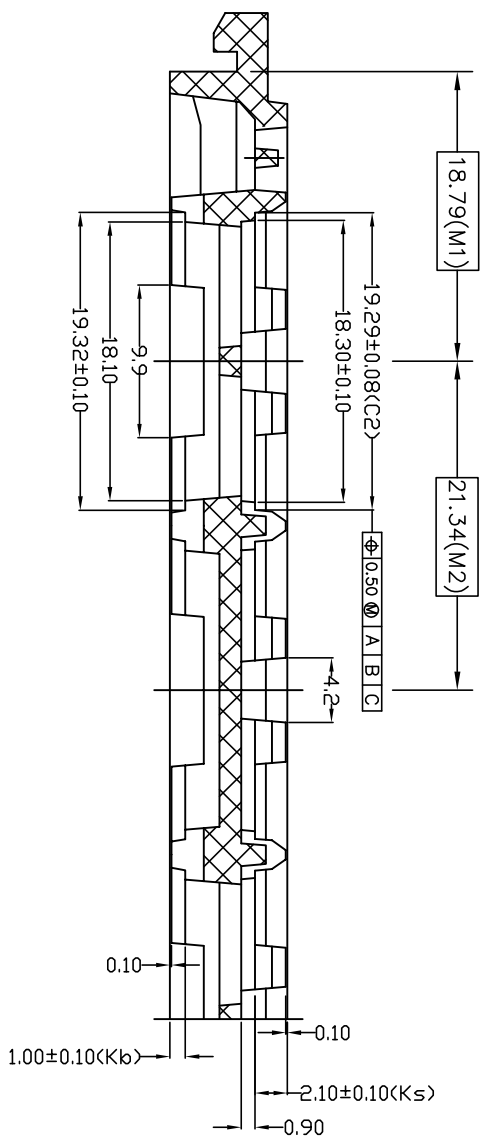

TOLERANCES UNLESS
OTHERWISE SPECIFIED
DECIMAL :
X ±.25
.XXX ±.13
ANGLE : ±
ANGULAR : ±

6024 Silver Creek Valley Road,
San Jose, CA 95138
PHONE: (408) 284-8200
FAX: (408) 284-3572

WWW.IDT.COM

TITLE:	AL/ALG/AR 324, ALG 484, BB/BBG 240/324, BC/BCG 324, BF/BFG 484, HL/HLG 324 & HM/HMG/RM 324 SHIPPING TRAY	SCALE	N/A
STOCK NO.	N/A	DRAWING NO.	MSC-5802-A
REV	01	REV	01
DO NOT SCALE DRAWING		SHEET 1 OF 2	

SECTION A-A

SECTION B-B

SECTION H-H

SECTION J-J

TOLERANCES UNLESS OTHERWISE SPECIFIED	
DECIMAL :	.X ±.25
.XX ±:	.13
ANGLE :	±
ANGULAR :	±
	
www.IDT.com	
6024 Silver Creek Valley Road, San Jose, CA 95138	
PHONE: (408) 284-8200	
FAX: (408) 284-3572	
TITLE:	AL/ALG/AR 324, ALG 484, BB/BBG 240/324, BC/BCG 324, BF/BFG 484, HL/HLG 324 & HM/HMG/RM 324 SHIPPING TRAY
STOCK NO.	N/A
DRAWING NO.	MSC-5802-A
SCALE	N/A
SIZE	N/A
REV	01