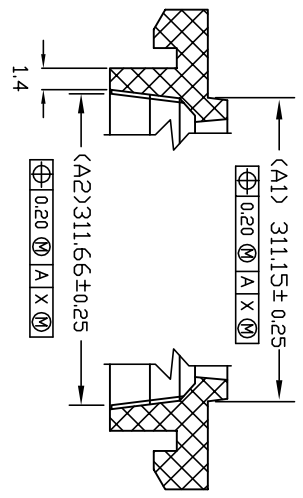

TOLERANCES UNLESS
OTHERWISE SPECIFIED
DECIMAL :
X ±.25
.XXX ±.13
ANGLE : ±
ANGULAR : ±

6024 Silver Creek Valley Road,
San Jose, CA 95138
PHONE: (408) 284-8200
FAX: (408) 284-3572

WWW.IDT.COM

TITLE:	AL/ALG/AR 324, ALG 484, BB/BBG 240/324, BC/BCG 324, BF/BFG 484, HL/HLG 324 & HM/HMG/RM 324 SHIPPING TRAY	SCALE	N/A
STOCK NO.	N/A	DRAWING NO.	MSC-5802-A
REV	01	REV	01
DO NOT SCALE DRAWING		SHEET 1 OF 2	

SECTION A-A

SECTION B-B

SECTION H-H

SECTION J-J

TOLERANCES UNLESS OTHERWISE SPECIFIED	
DECIMAL :	.X ±.25
.XX ±:	.13
ANGLE :	±
ANGULAR :	±
	
www.IDT.com	
6024 Silver Creek Valley Road, San Jose, CA 95138	
PHONE: (408) 284-8200	
FAX: (408) 284-3572	
TITLE:	AL/ALG/AR 324, ALG 484, BB/BBG 240/324, BC/BCG 324, BF/BFG 484, HL/HLG 324 & HM/HMG/RM 324 SHIPPING TRAY
STOCK NO.	N/A
DRAWING NO.	MSC-5802-A
SCALE	N/A
SIZE	N/A
REV	01