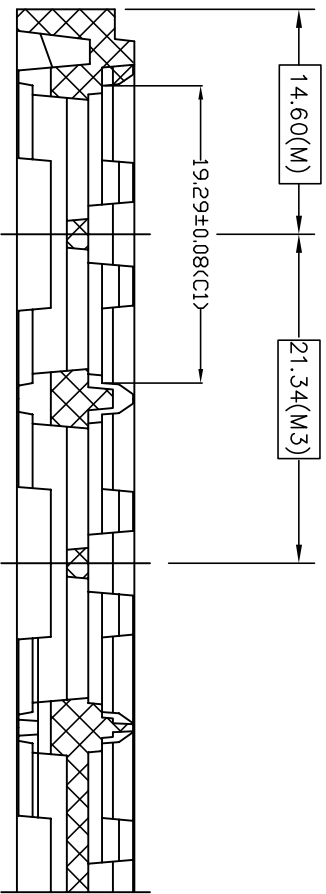

TOLERANCES UNLESS
OTHERWISE SPECIFIED
DECIMAL :
X ±.25
.XXX ±.13
ANGLE : ±
ANGULAR : ±

6024 Silver Creek Valley Road,
San Jose, CA 95138
PHONE: (408) 284-8200
FAX: (408) 284-3572

WWW.IDT.COM

TITLE:	AL/ALG/AR 324, ALG 484, BB/BBG 240/324, BC/BCG 324, BF/BFG 484, HL/HLG 324 & HM/HMG/RM 324 SHIPPING TRAY	SCALE	N/A
STOCK NO.	N/A	DRAWING NO.	MSC-5802-A
REV	01	REV	01
DO NOT SCALE DRAWING		SHEET 1 OF 2	

SECTION A-A

SECTION B-B

SECTION H-H

SECTION J-J

TOLERANCES UNLESS OTHERWISE SPECIFIED	
DECIMAL :	.X ±.25
.XX ±:	.13
ANGLE :	±
ANGULAR :	±
	
www.IDT.com	
6024 Silver Creek Valley Road, San Jose, CA 95138	
PHONE: (408) 284-8200	
FAX: (408) 284-3572	
TITLE:	AL/ALG/AR 324, ALG 484, BB/BBG 240/324, BC/BCG 324, BF/BFG 484, HL/HLG 324 & HM/HMG/RM 324 SHIPPING TRAY
STOCK NO.	N/A
DRAWING NO.	MSC-5802-A
SCALE	N/A
SIZE	N/A
REV	01