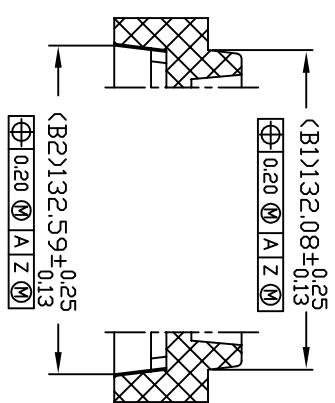

TOLERANCES UNLESS OTHERWISE SPECIFIED		SCALE	
DECIMAL :	X ± .25	N/A	
ANGLE :	XX ± .13	N/A	
ANGULAR :	± #	N/A	
TITLE:		DRAWING NO.	
LG/LGG 48, NB/NBG 48, ND/NDG		MSC-7051-A	
56 & NL/NLG 48 SHIPPING TRAY		REV	
STOCK NO.		00	
N/A		DO NOT SCALE DRAWING	
WWW.IDT.COM		SHEET 1 OF 2	
		6024 Silver Creek Valley Road, San Jose, CA 95138 PHONE: (408) 284-8200 FAX: (408) 284-3572	

SECTION A-A

SECTION B-B

SECTION H-H

SECTION J-J

TOLERANCES UNLESS OTHERWISE SPECIFIED  
 DECIMAL : X ±.25  
 XX ±.13  
 ANGLE : ±  
 ANGULAR : ±

**IDT**  
 6024 Silver Creek Valley Road,  
 San Jose, CA 95138  
 PHONE: (408) 284-8200  
 FAX: (408) 294-3572  
 WWW.IDT.COM

TITLE:		SCALE	
LG/LGG 48, NB/NBG 48, ND/NDG		N/A	
56 & NL/NLG 48 SHIPPING TRAY		N/A	
STOCK NO.	DRAWING NO.	REV	REV
N/A	MSC-7051-A	00	00
DO NOT SCALE DRAWING		SHEET 2 OF 2	