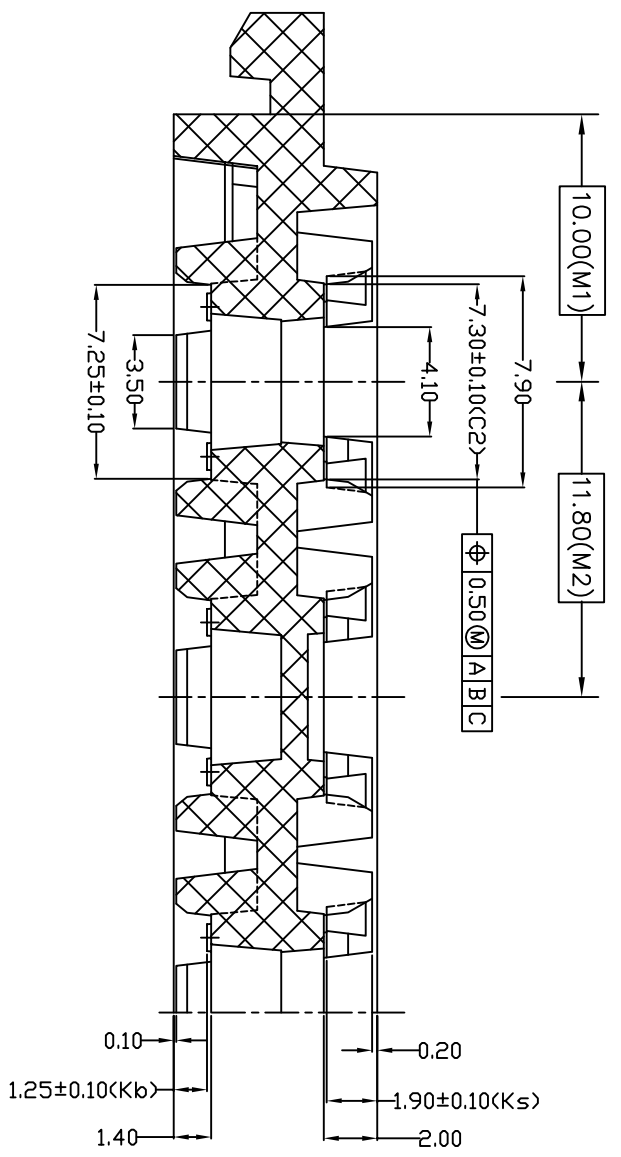

TOLERANCES UNLESS OTHERWISE SPECIFIED		SCALE	
DECIMAL :	X ± .25	N/A	
ANGLE :	XX ± .13	N/A	
ANGULAR :	± #	N/A	
TITLE:		DRAWING NO.	
LG/LGG 48, NB/NBG 48, ND/NDG		MSC-7051-A	
56 & NL/NLG 48 SHIPPING TRAY		REV	
STOCK NO.		00	
N/A		DO NOT SCALE DRAWING	
WWW.IDT.COM		SHEET 1 OF 2	
		6024 Silver Creek Valley Road, San Jose, CA 95138 PHONE: (408) 284-8200 FAX: (408) 284-3572	

SECTION A-A

SECTION B-B

SECTION H-H

SECTION J-J

TOLERANCES UNLESS OTHERWISE SPECIFIED  
 DECIMAL : X ±.25  
 XX ±.13  
 ANGLE : ±  
 ANGULAR : ±

**IDT**  
 6024 Silver Creek Valley Road,  
 San Jose, CA 95138  
 PHONE: (408) 284-8200  
 FAX: (408) 294-3572  
 WWW.IDT.COM

TITLE:		SCALE	
LG/LGG 48, NB/NBG 48, ND/NDG		N/A	
56 & NL/NLG 48 SHIPPING TRAY		N/A	
STOCK NO.	DRAWING NO.	REV	REV
N/A	MSC-7051-A	00	00
DO NOT SCALE DRAWING		SHEET 2 OF 2	