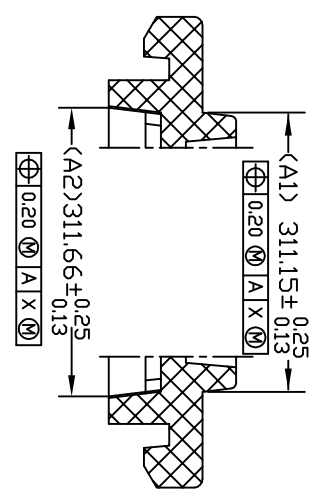

TOLERANCES UNLESS OTHERWISE SPECIFIED		SCALE	
DECIMAL :	X ± .25	N/A	
ANGLE :	XX ± .13	N/A	
ANGULAR :	± #	N/A	
TITLE:		DRAWING NO.	
LG/LGG 48, NB/NBG 48, ND/NDG		MSC-7051-A	
56 & NL/NLG 48 SHIPPING TRAY		REV	
STOCK NO.		00	
N/A		DO NOT SCALE DRAWING	
WWW.IDT.COM		SHEET 1 OF 2	
		6024 Silver Creek Valley Road, San Jose, CA 95138 PHONE: (408) 284-8200 FAX: (408) 284-3572	

SECTION A-A

SECTION B-B

SECTION H-H

SECTION J-J

TOLERANCES UNLESS OTHERWISE SPECIFIED  
 DECIMAL : X ±.25  
 XX ±.13  
 ANGLE : ±  
 ANGULAR : ±

**IDT**  
 6024 Silver Creek Valley Road,  
 San Jose, CA 95138  
 PHONE: (408) 284-8200  
 FAX: (408) 294-3572  
 WWW.IDT.COM

TITLE:		SCALE	
LG/LGG 48, NB/NBG 48, ND/NDG		N/A	
56 & NL/NLG 48 SHIPPING TRAY		N/A	
STOCK NO.	DRAWING NO.	REV	REV
N/A	MSC-7051-A	00	00
DO NOT SCALE DRAWING		SHEET 2 OF 2	