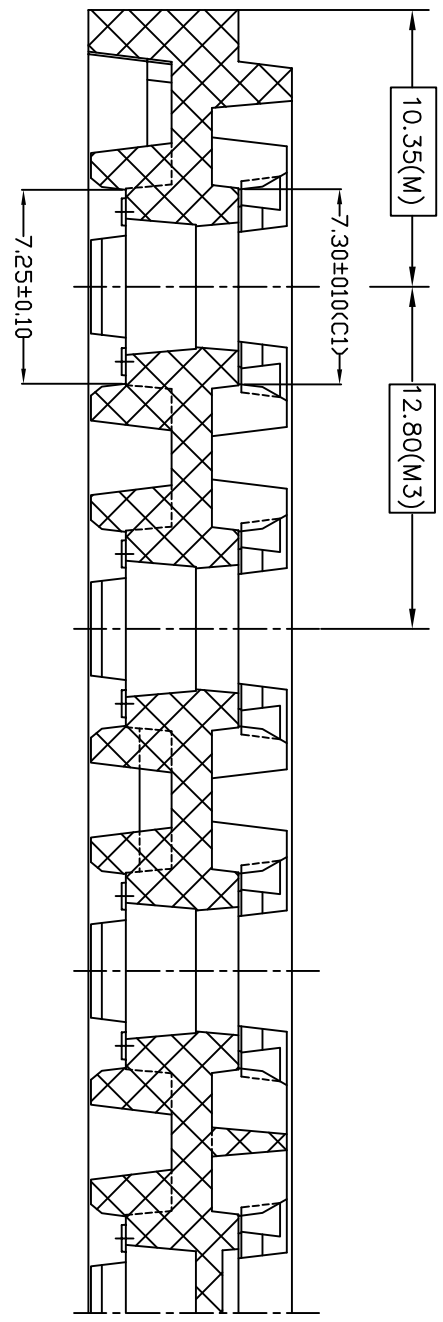

TOLERANCES UNLESS OTHERWISE SPECIFIED		SCALE	
DECIMAL :	X ± .25	N/A	
ANGLE :	XX ± .13	N/A	
ANGULAR :	± #	N/A	
TITLE:		DRAWING NO.	
LG/LGG 48, NB/NBG 48, ND/NDG		MSC-7051-A	
56 & NL/NLG 48 SHIPPING TRAY		REV	
STOCK NO.		00	
N/A		DO NOT SCALE DRAWING	
WWW.IDT.COM		SHEET 1 OF 2	
		6024 Silver Creek Valley Road, San Jose, CA 95138 PHONE: (408) 284-8200 FAX: (408) 284-3572	

SECTION A-A

SECTION B-B

SECTION H-H

SECTION J-J

TOLERANCES UNLESS OTHERWISE SPECIFIED  
 DECIMAL : X ±.25  
 XX ±.13  
 ANGLE : ±  
 ANGULAR : ±

**IDT**  
 6024 Silver Creek Valley Road,  
 San Jose, CA 95138  
 PHONE: (408) 284-8200  
 FAX: (408) 294-3572  
 WWW.IDT.COM

TITLE:		SCALE	
LG/LGG 48, NB/NBG 48, ND/NDG		N/A	
56 & NL/NLG 48 SHIPPING TRAY		N/A	
STOCK NO.	DRAWING NO.	REV	REV
N/A	MSC-7051-A	00	00
DO NOT SCALE DRAWING		SHEET 2 OF 2	