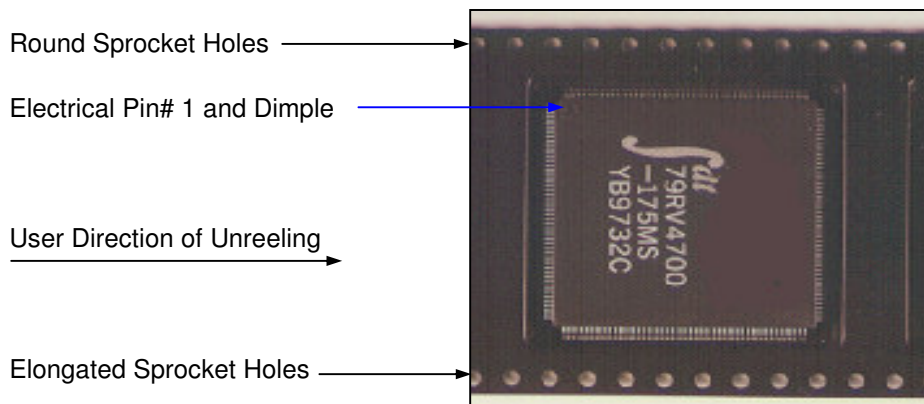

Integrated Device Technology, Inc.
6024 Silver Creek Valley Road, San Jose, CA 95138

PRODUCT/PROCESS CHANGE NOTICE (PCN)

ATTACHMENT I - PCN #: TB-0609-03

FROM:

TO:

Conversion Schedule:

Additional label as shown below will be placed on the intermediate box (pizza box) to alert customer of this change. Label will be placed starting 06-Nov-2006 until 06-Nov-2007. However, please take note that IDT will continue to ship products in existing loading orientation until the inventory has been depleted. Customer may receive shipments in existing or new loading orientation.

● Pin One in Quadrant 1