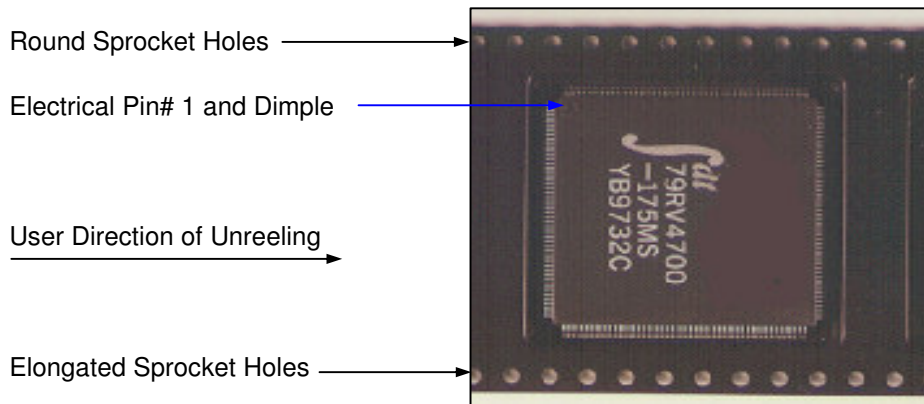

Integrated Device Technology, Inc.
6024 Silver Creek Valley Road, San Jose, CA 95138

PRODUCT/PROCESS CHANGE NOTICE (PCN)

ATTACHMENT I - PCN #: TB0609-03R2

FROM:

TO:

Conversion Schedule:

Additional label as shown below will be placed on reel, ESD/moisture barrier bag and the intermediate box (pizza box) to alert customer of this change. Label will be placed starting 2-Apr-2007 until 2-Apr-2008.