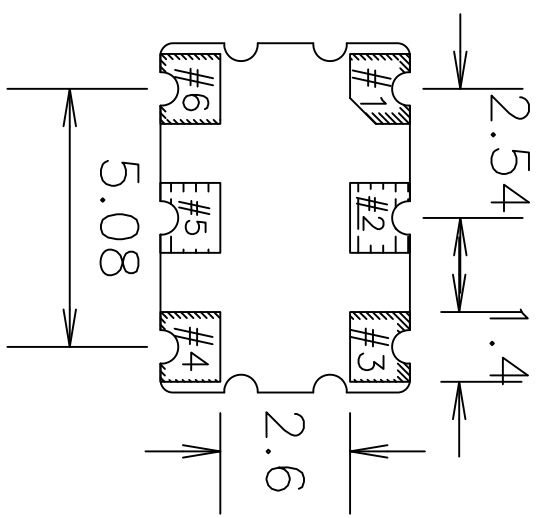

REVISIONS			
REV	DESCRIPTION	DATE	APPROVED
00	INITIAL RELEASE	10/5/12	KS
01	UPDATE PACKAGE DRWING	8/12/14	JHUA

NOTES:  
1. ALL DIMENSIONS IN MM.

TOLERANCES UNLESS SPECIFIED		www.IDT.com	
DECIMAL	ANGULAR	 <b>IDT</b> <sup>TM</sup> 6024 Silver Creek Valley Rd San Jose, CA 95138 PHONE: (408) 727-6116 FAX: (408) 482-9874	
XXX±	±		
XXXX±		DATE	
APPROVALS		10/03/12	
DRAWN XJS		TITLE	
CHECKED		JUG PACKAGE OUTLINE	
		7.0 x 5.0 mm BODY	
		1.3 mm Thick	
		SIZE	REV
		C	01
		DRAWING No.	
		PSC-4430	
		DO NOT SCALE DRAWING	SHEET 1 OF 2

REVISIONS			
REV	DESCRIPTION	DATE	APPROVED
00	INITIAL RELEASE	10/5/12	KS
01	UPDATE PACKAGE DRAWING	8/12/14	JLHUA

RECOMMENDED LAND PATTERN

- NOTES:
1. ALL DIMENSION ARE IN mm. ANGLES IN DEGREES.
  2. TOP DOWN VIEW. AS VIEWED ON PCB.
  3. COMPONENT OUTLINE SHOW FOR REFERENCE IN GREEN.
  4. LAND PATTERN IN BLUE. NSMD PATTERN ASSUMED.
  5. LAND PATTERN RECOMMENDATION PER IPC-7351B. GENERIC REQUIREMENT FOR SURFACE MOUNT DESIGN AND LAND PATTERN.