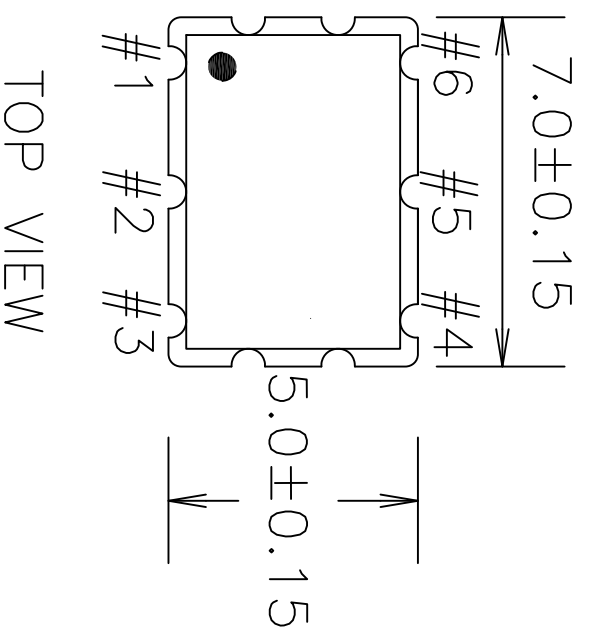

REVISIONS			
REV	DESCRIPTION	DATE	APPROVED
00	INITIAL RELEASE	10/5/12	KS
01	UPDATE PACKAGE DRWING	8/12/14	JHUA

NOTES:  
1. ALL DIMENSIONS IN MM.

TOLERANCES UNLESS SPECIFIED		www.IDT.com	
DECIMAL	ANGULAR	 <b>IDT</b> <sup>TM</sup> 6024 Silver Creek Valley Rd San Jose, CA 95138 PHONE: (408) 727-6116 FAX: (408) 482-9874	
XXX±	±		
XXXX±		DATE	
APPROVALS		10/03/12	
DRAWN XJS		TITLE	
CHECKED		JUG PACKAGE OUTLINE	
		7.0 x 5.0 mm BODY	
		1.3 mm Thick	
		SIZE	REV
		C	01
		DRAWING No.	
		PSC-4430	
		DO NOT SCALE DRAWING	SHEET 1 OF 2

REVISIONS			
REV	DESCRIPTION	DATE	APPROVED
00	INITIAL RELEASE	10/5/12	KS
01	UPDATE PACKAGE DRAWING	8/12/14	JLHUA

RECOMMENDED LAND PATTERN

- NOTES:
1. ALL DIMENSION ARE IN mm. ANGLES IN DEGREES.
  2. TOP DOWN VIEW. AS VIEWED ON PCB.
  3. COMPONENT OUTLINE SHOW FOR REFERENCE IN GREEN.
  4. LAND PATTERN IN BLUE. NSMD PATTERN ASSUMED.
  5. LAND PATTERN RECOMMENDATION PER IPC-7351B. GENERIC REQUIREMENT FOR SURFACE MOUNT DESIGN AND LAND PATTERN.