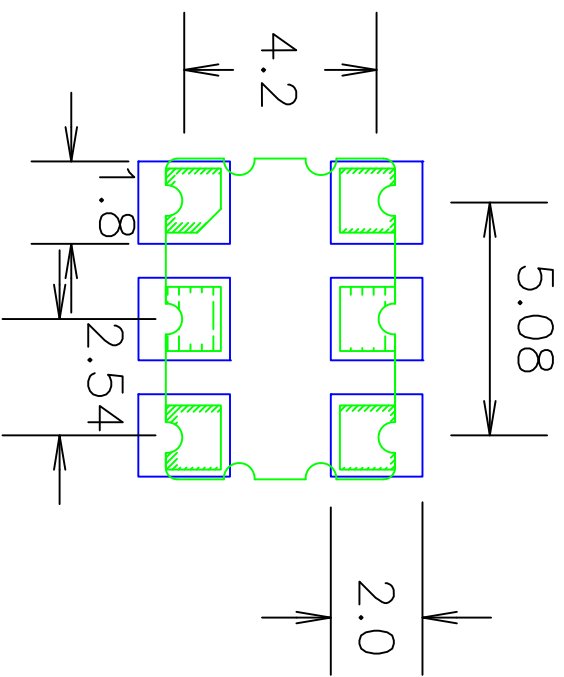

REVISIONS			
REV	DESCRIPTION	DATE	APPROVED
00	INITIAL RELEASE	10/5/12	KS
01	UPDATE PACKAGE DRAWING	8/12/14	JLHUA

RECOMMENDED LAND PATTERN

1. NOTES:
1. ALL DIMENSION ARE IN mm. ANGLES IN DEGREES.
  2. TOP DOWN VIEW. AS VIEWED ON PCB.
  3. COMPONENT OUTLINE SHOW FOR REFERENCE IN GREEN.
  4. LAND PATTERN IN BLUE. NSMD PATTERN ASSUMED.
  5. LAND PATTERN RECOMMENDATION PER IPC-7351B. GENERIC REQUIREMENT FOR SURFACE MOUNT DESIGN AND LAND PATTERN.